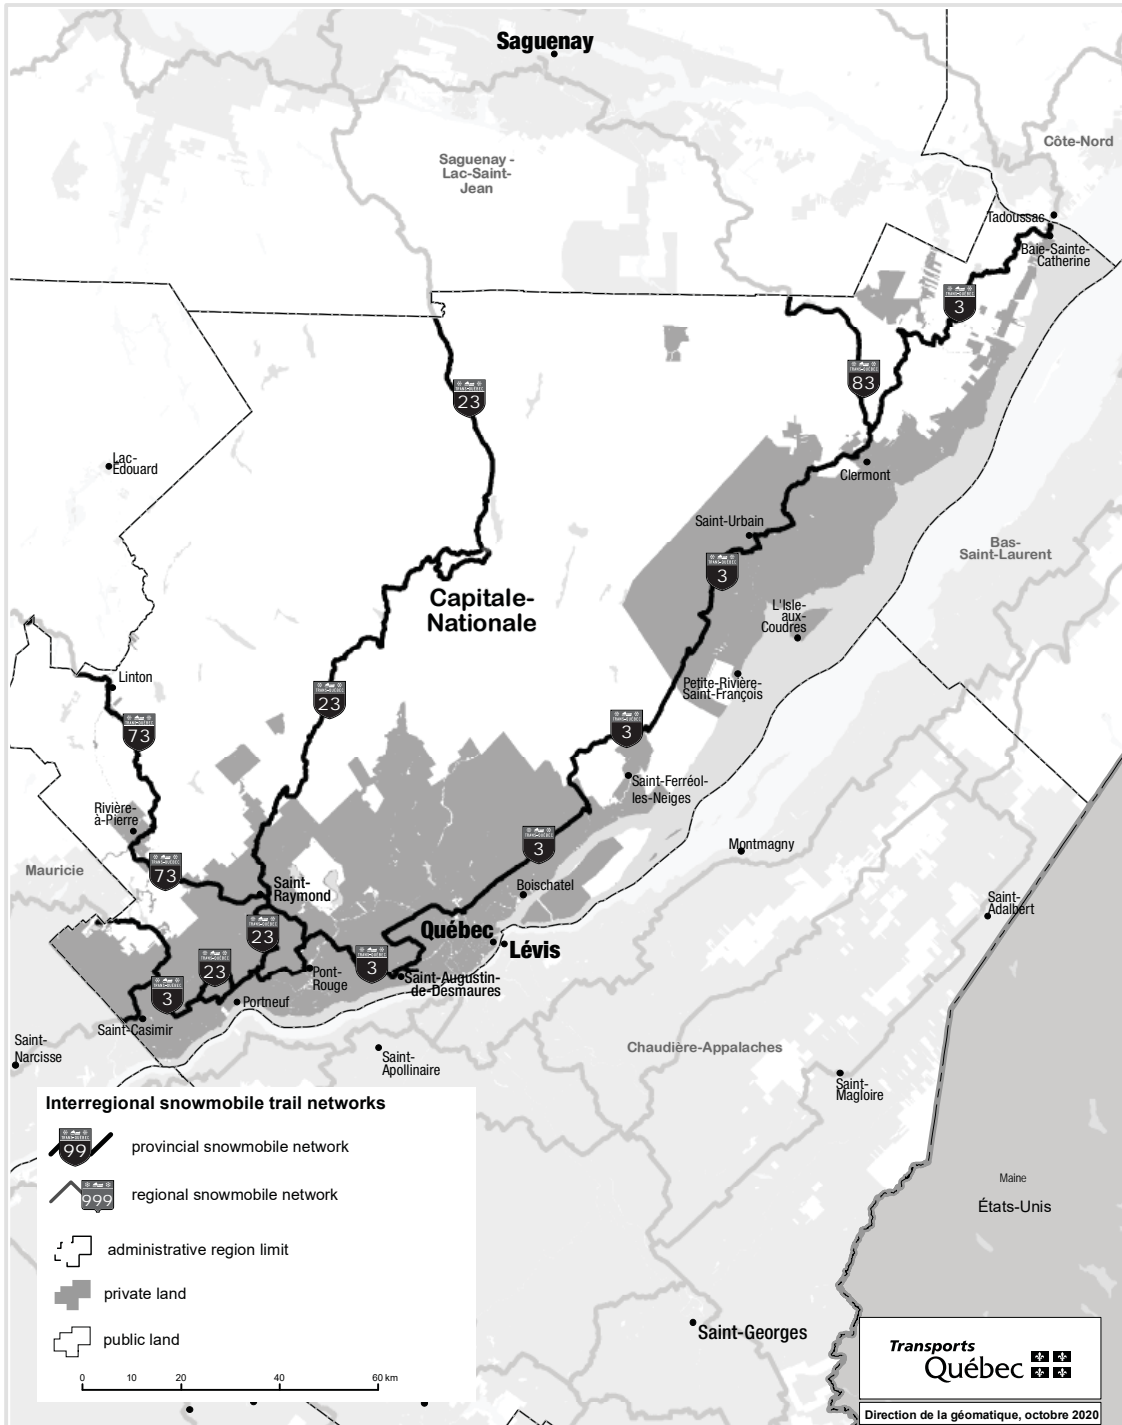


Notices

Notice

An Act respecting off-highway vehicles
(2020, chapter 26)

Maps of the interregional snowmobile and quad trail networks

Notice is hereby given, in accordance with the ninth paragraph of section 74 of the Act respecting off-highway vehicles (2020, chapter 26), that the final version of the maps of the interregional snowmobile and quad trail networks, appearing below, may be fixed by the Minister of Transport on the expiry of 30 days following this publication and that any interested person may transmit their comments to the Minister during that period.

Interregional snowmobile trail networks
 - ABITIBI-TÉMISCAMINGUE ADMINISTRATIVE REGION

Interregional snowmobile trail networks
 - BAS-SAINT-LAURENT ADMINISTRATIVE REGION

Interregional snowmobile trail networks
 - CAPITALE-NATIONALE ADMINISTRATIVE REGION