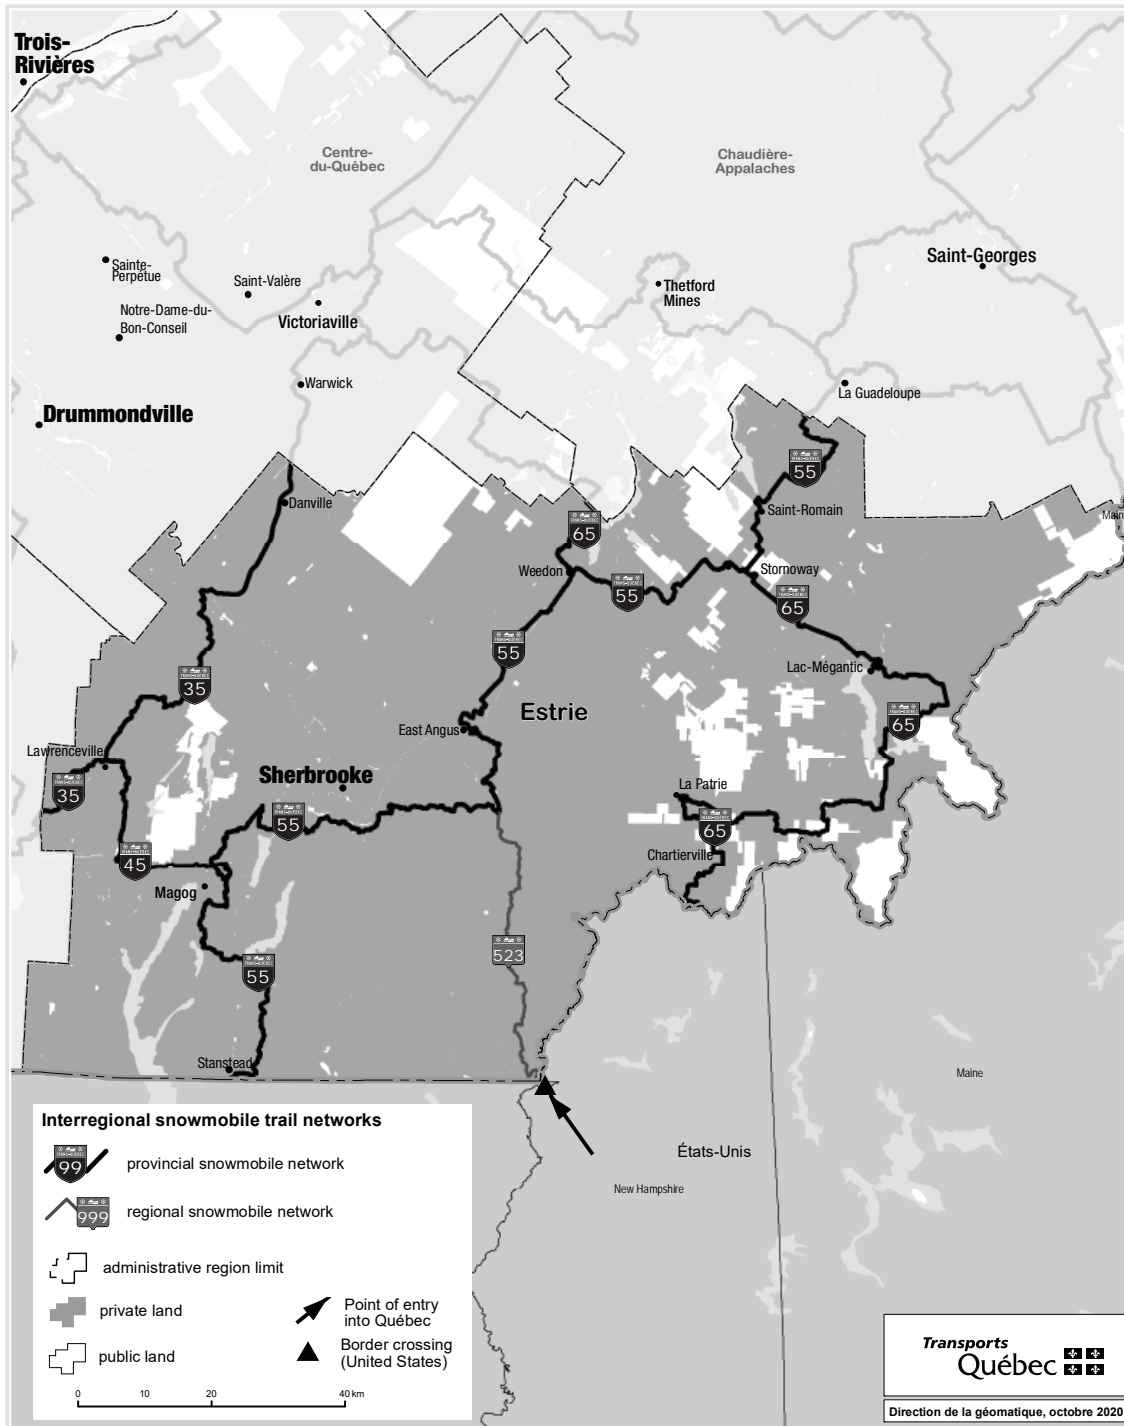

Interregional snowmobile trail networks
 - ABITIBI-TÉMISCAMINGUE ADMINISTRATIVE REGION

Interregional snowmobile trail networks
 - BAS-SAINT-LAURENT ADMINISTRATIVE REGION

Interregional snowmobile trail networks
 - CAPITALE-NATIONALE ADMINISTRATIVE REGION

Interregional snowmobile trail networks
 - CENTRE-DU-QUÉBEC ADMINISTRATIVE REGION

Interregional snowmobile trail networks
 - CHAUDIÈRE-APPALACHES ADMINISTRATIVE REGION

Interregional snowmobile trail networks
- CÔTE-NORD ADMINISTRATIVE REGION

Interregional snowmobile trail networks
 - ESTRIE ADMINISTRATIVE REGION

Interregional snowmobile trail networks
- GASPÉSIE-ÎLES-DE-LA-MADELEINE ADMINISTRATIVE REGION

Interregional snowmobile trail networks
 - LAURENTIDES ADMINISTRATIVE REGION

Interregional snowmobile trail networks
 - LAVAL AND MONTRÉAL ADMINISTRATIVE REGIONS

Interregional snowmobile trail networks
 - MAURICIE ADMINISTRATIVE REGION

Interregional snowmobile trail networks
- MONTÉRÉGIE ADMINISTRATIVE REGION