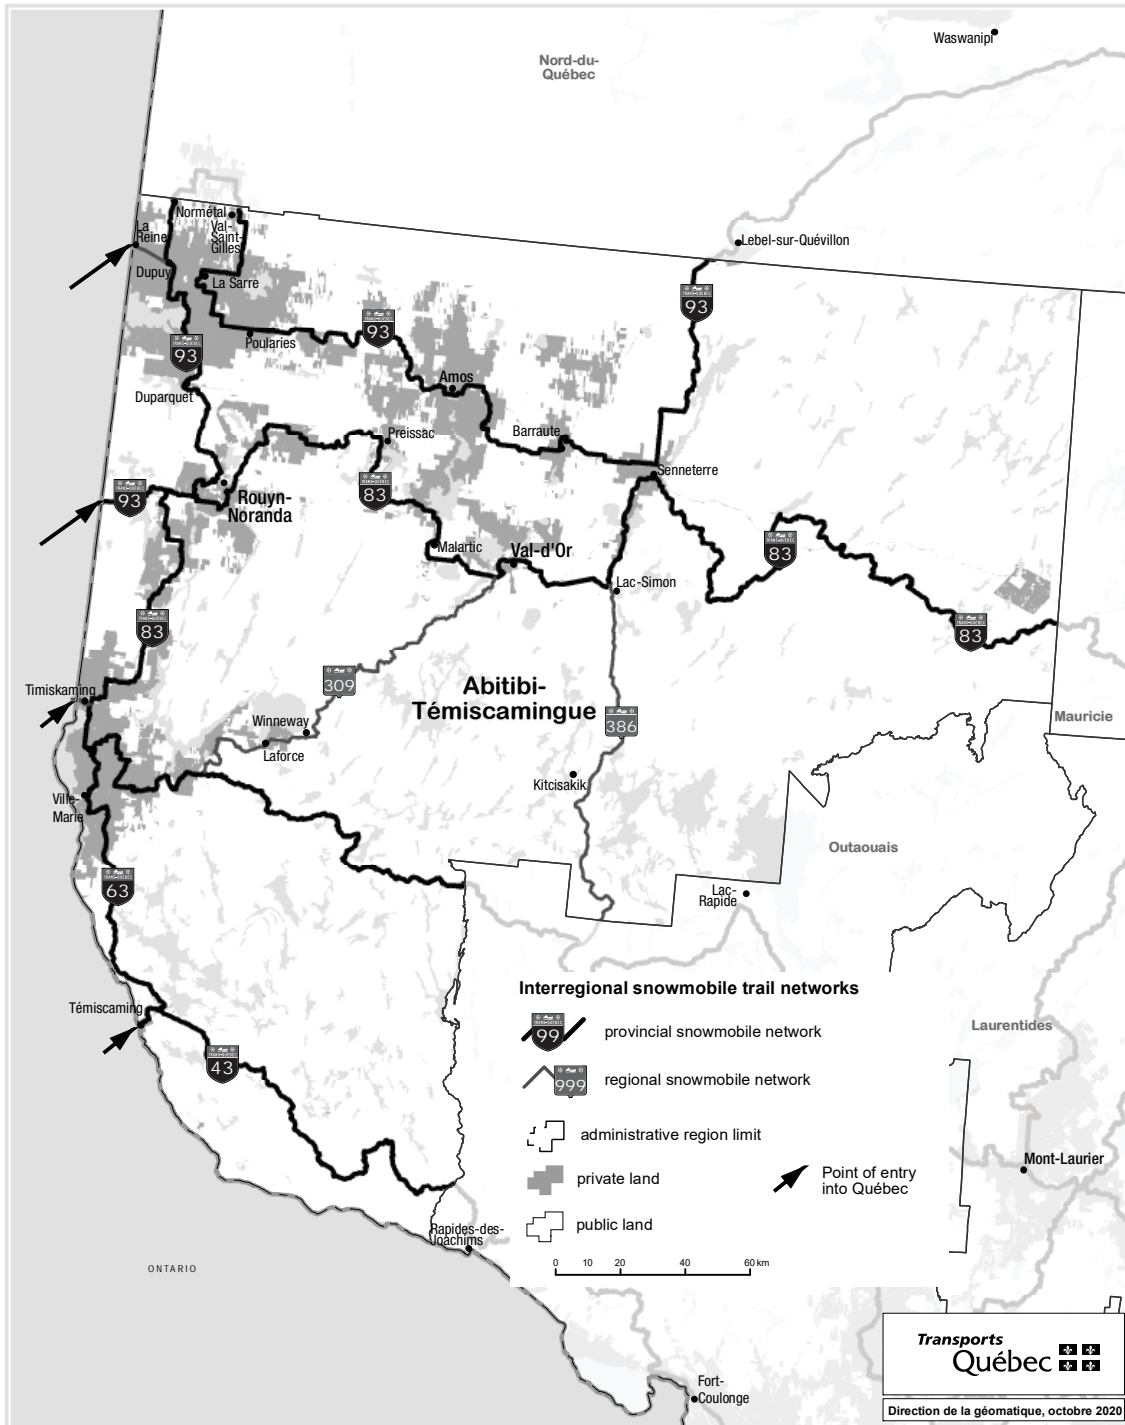

Interregional snowmobile trail networks
- ABITIBI-TÉMISCAMINGUE ADMINISTRATIVE REGION