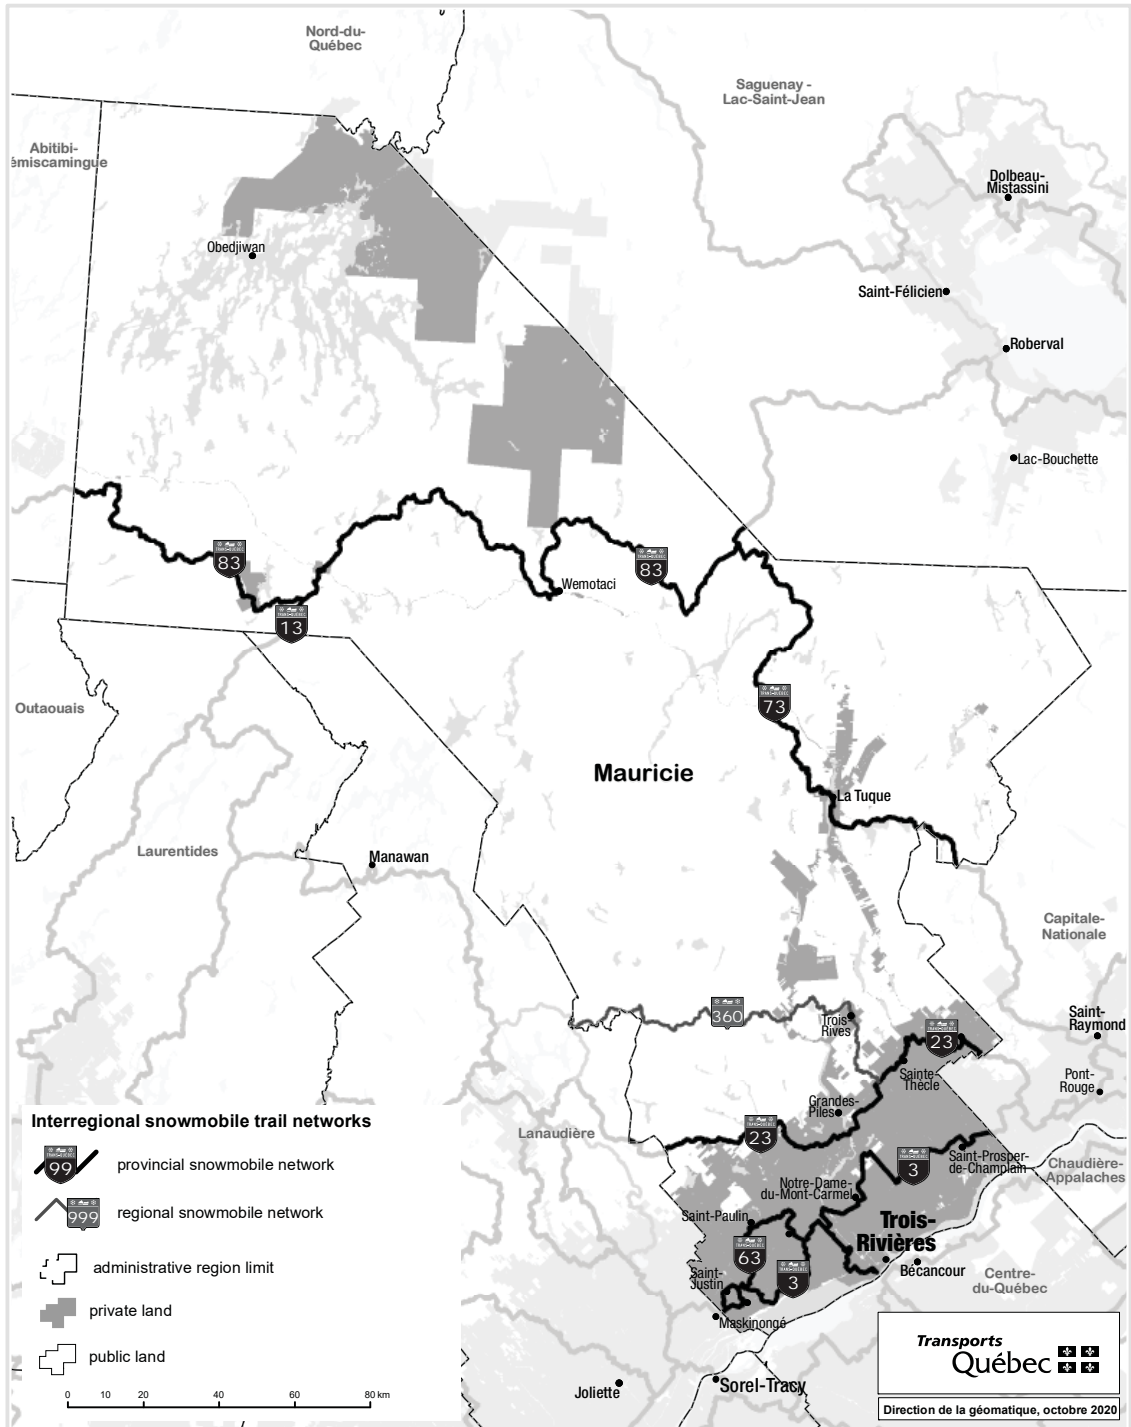


Notices

Notice

An Act respecting off-highway vehicles
(2020, chapter 26)

Maps of the interregional snowmobile and quad trail networks

Notice is hereby given, in accordance with the ninth paragraph of section 74 of the Act respecting off-highway vehicles (2020, chapter 26), that the final version of the maps of the interregional snowmobile and quad trail networks, appearing below, may be fixed by the Minister of Transport on the expiry of 30 days following this publication and that any interested person may transmit their comments to the Minister during that period.

Interregional snowmobile trail networks
 - ESTRIE ADMINISTRATIVE REGION

Interregional snowmobile trail networks
- GASPÉSIE-ÎLES-DE-LA-MADELEINE ADMINISTRATIVE REGION

Interregional snowmobile trail networks
 - LAURENTIDES ADMINISTRATIVE REGION

Interregional snowmobile trail networks
 - LAVAL AND MONTRÉAL ADMINISTRATIVE REGIONS

Interregional snowmobile trail networks
 - MAURICIE ADMINISTRATIVE REGION

Interregional snowmobile trail networks
- MONTÉRÉGIE ADMINISTRATIVE REGION