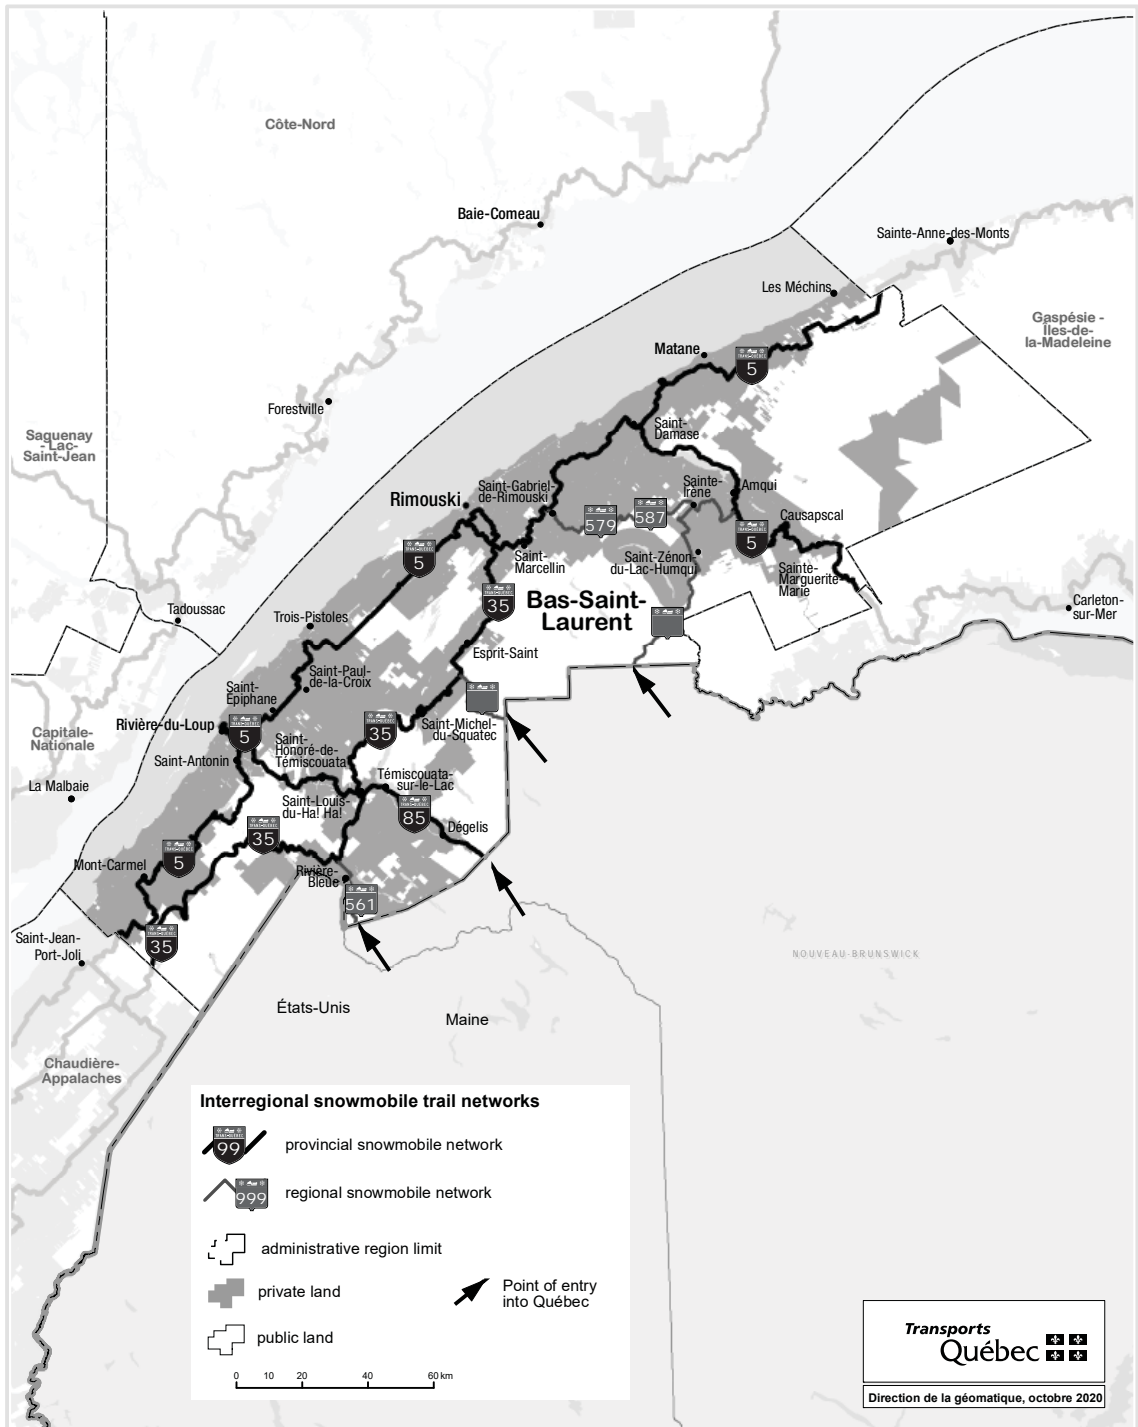

Interregional snowmobile trail networks
- BAS-SAINT-LAURENT ADMINISTRATIVE REGION