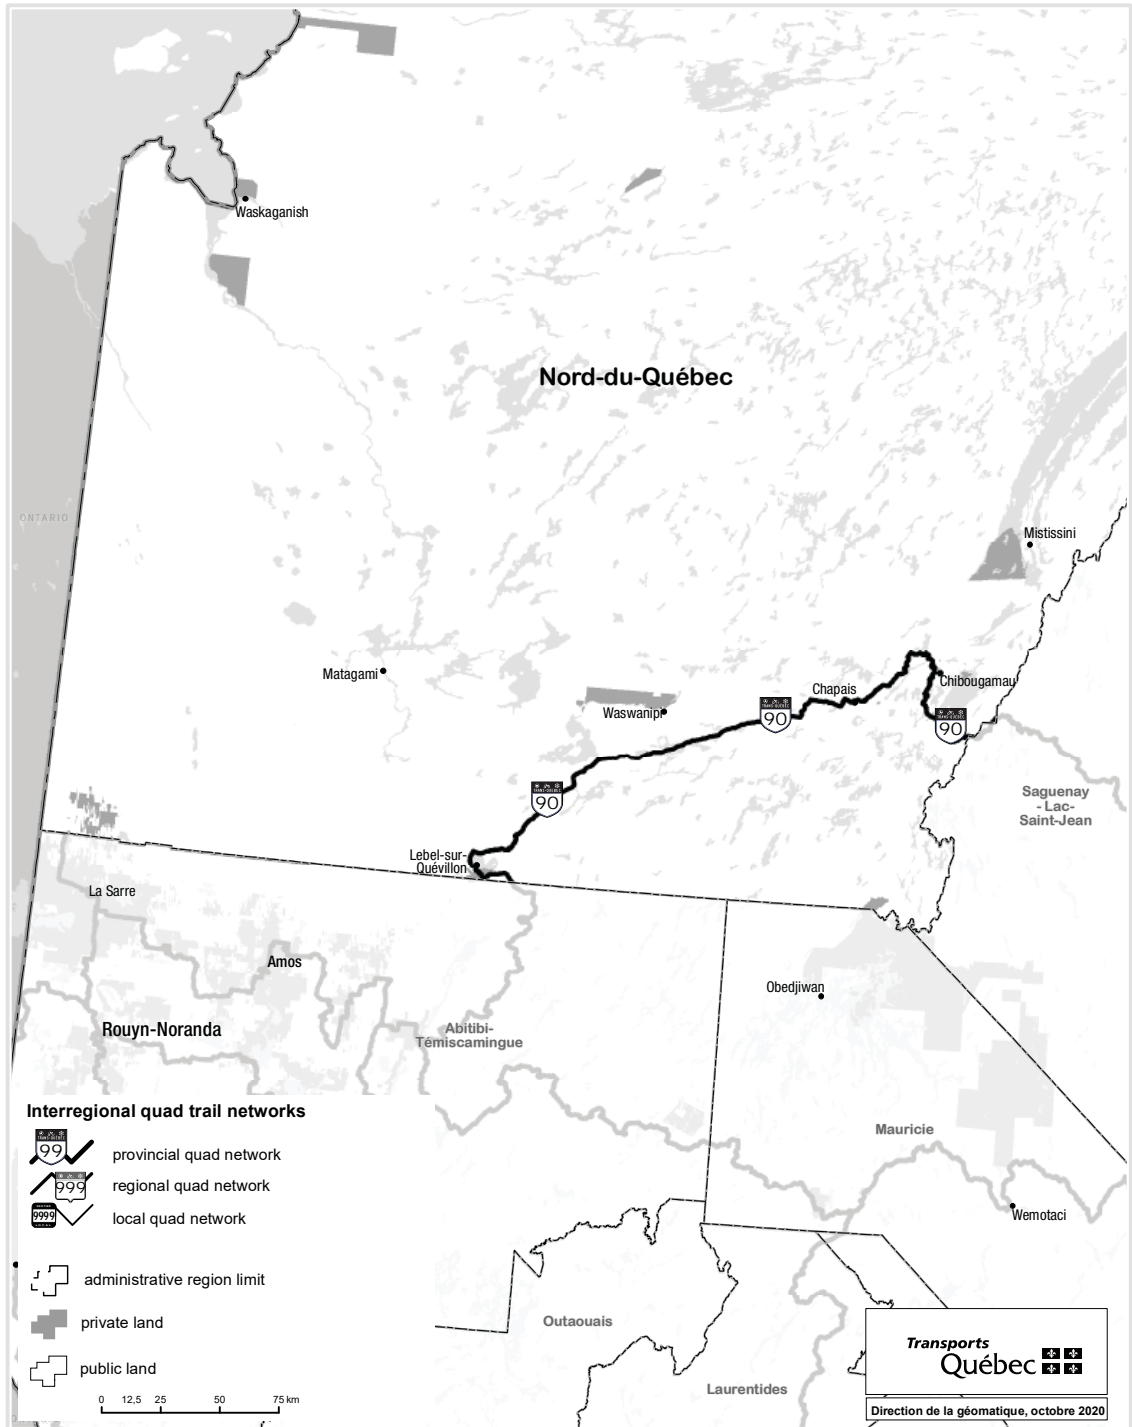

Interregional quad trail networks
- NORD-DU-QUÉBEC ADMINISTRATIVE REGION