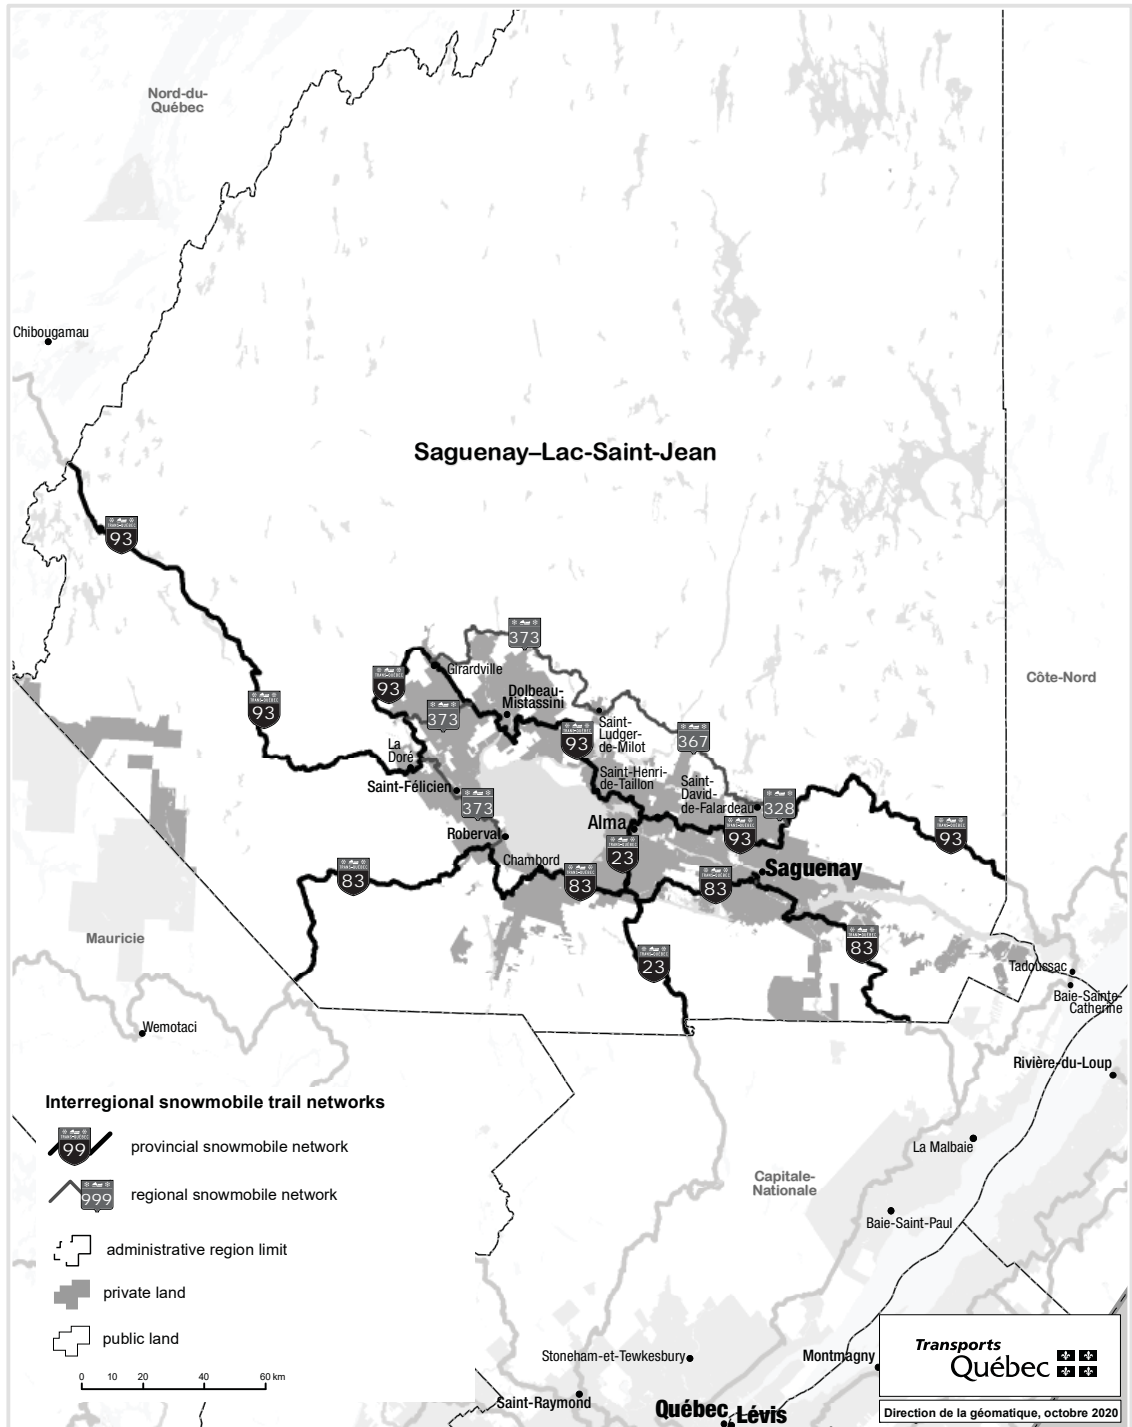

Interregional snowmobile trail networks
 - ESTRIE ADMINISTRATIVE REGION

Interregional snowmobile trail networks
- GASPÉSIE-ÎLES-DE-LA-MADELEINE ADMINISTRATIVE REGION

Interregional snowmobile trail networks
 - LAURENTIDES ADMINISTRATIVE REGION

Interregional snowmobile trail networks
 - LAVAL AND MONTRÉAL ADMINISTRATIVE REGIONS

Interregional snowmobile trail networks
 - MAURICIE ADMINISTRATIVE REGION

Interregional snowmobile trail networks
- MONTÉRÉGIE ADMINISTRATIVE REGION

Interregional snowmobile trail networks
- NORD-DU-QUÉBEC ADMINISTRATIVE REGION

Interregional snowmobile trail networks
 - OUTAOUAIS ADMINISTRATIVE REGION

Interregional snowmobile trail networks
- SAGUENAY-LAC-SAINT-JEAN ADMINISTRATIVE REGION