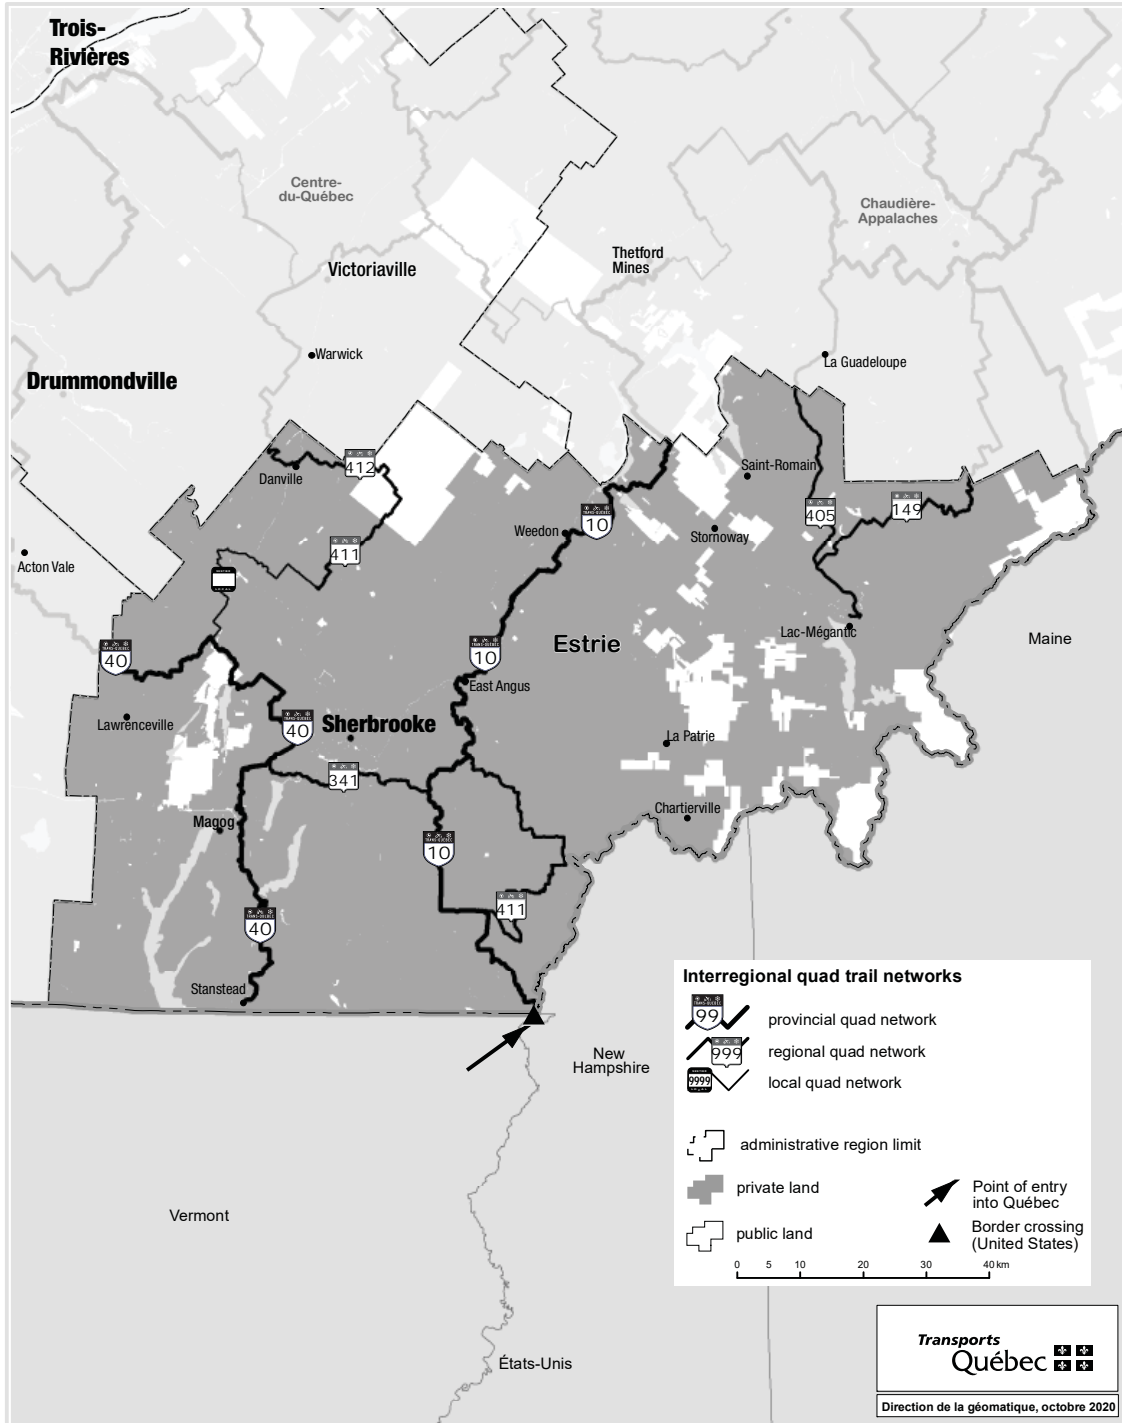


Notices

Notice

An Act respecting off-highway vehicles
(2020, chapter 26)

Maps of the interregional snowmobile and quad trail networks

Notice is hereby given, in accordance with the ninth paragraph of section 74 of the Act respecting off-highway vehicles (2020, chapter 26), that the final version of the maps of the interregional snowmobile and quad trail networks, appearing below, may be fixed by the Minister of Transport on the expiry of 30 days following this publication and that any interested person may transmit their comments to the Minister during that period.

Interregional quad trail networks
- ABITIBI-TÉMISCAMINGUE ADMINISTRATIVE REGION

Interregional quad trail networks
- BAS-SAINT-LAURENT ADMINISTRATIVE REGION

Interregional quad trail networks
 - CAPITALE-NATIONALE ADMINISTRATIVE REGION

Interregional quad trail networks
 - CENTRE-DU-QUÉBEC ADMINISTRATIVE REGION

Interregional quad trail networks
 - CHAUDIÈRE-APPALACHES ADMINISTRATIVE REGION

Interregional quad trail networks
- CÔTE-NORD ADMINISTRATIVE REGION

Interregional quad trail networks
- ESTRIE ADMINISTRATIVE REGION

Interregional quad trail networks
 - GASPÉSIE-ÎLES-DE-LA-MADELEINE ADMINISTRATIVE REGION

Interregional quad trail networks
 - LANAUDIÈRE ADMINISTRATIVE REGION