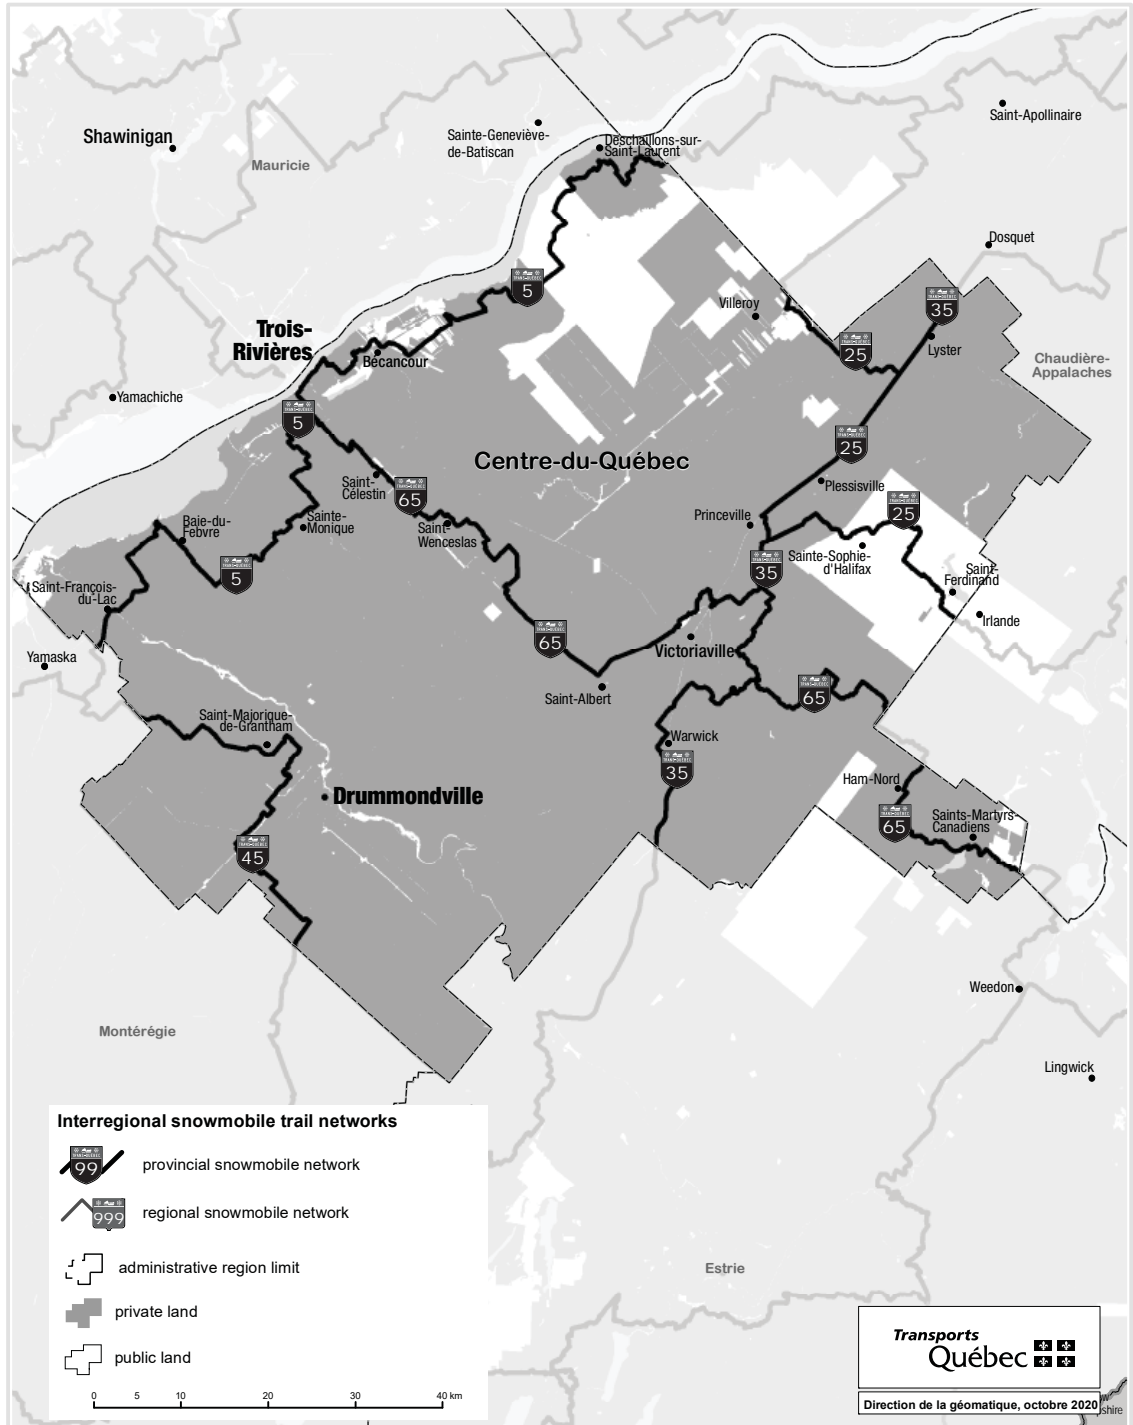

Interregional snowmobile trail networks
- CENTRE-DU-QUÉBEC ADMINISTRATIVE REGION