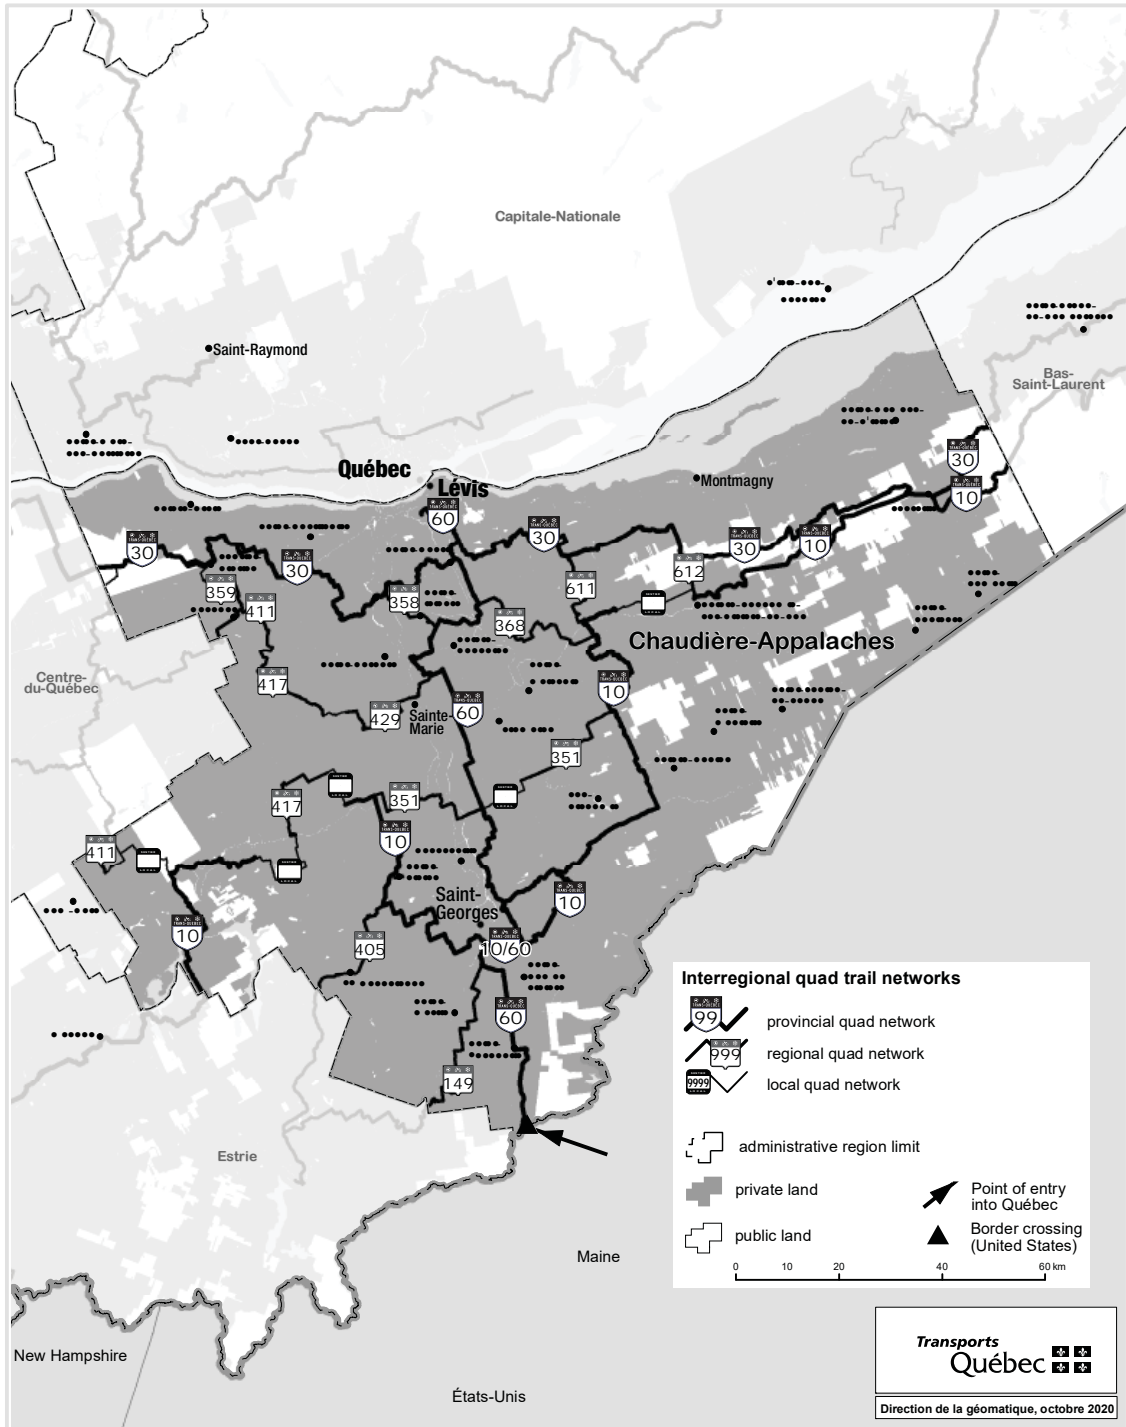

Interregional quad trail networks
- CHAUDIÈRE-APPALACHES ADMINISTRATIVE REGION