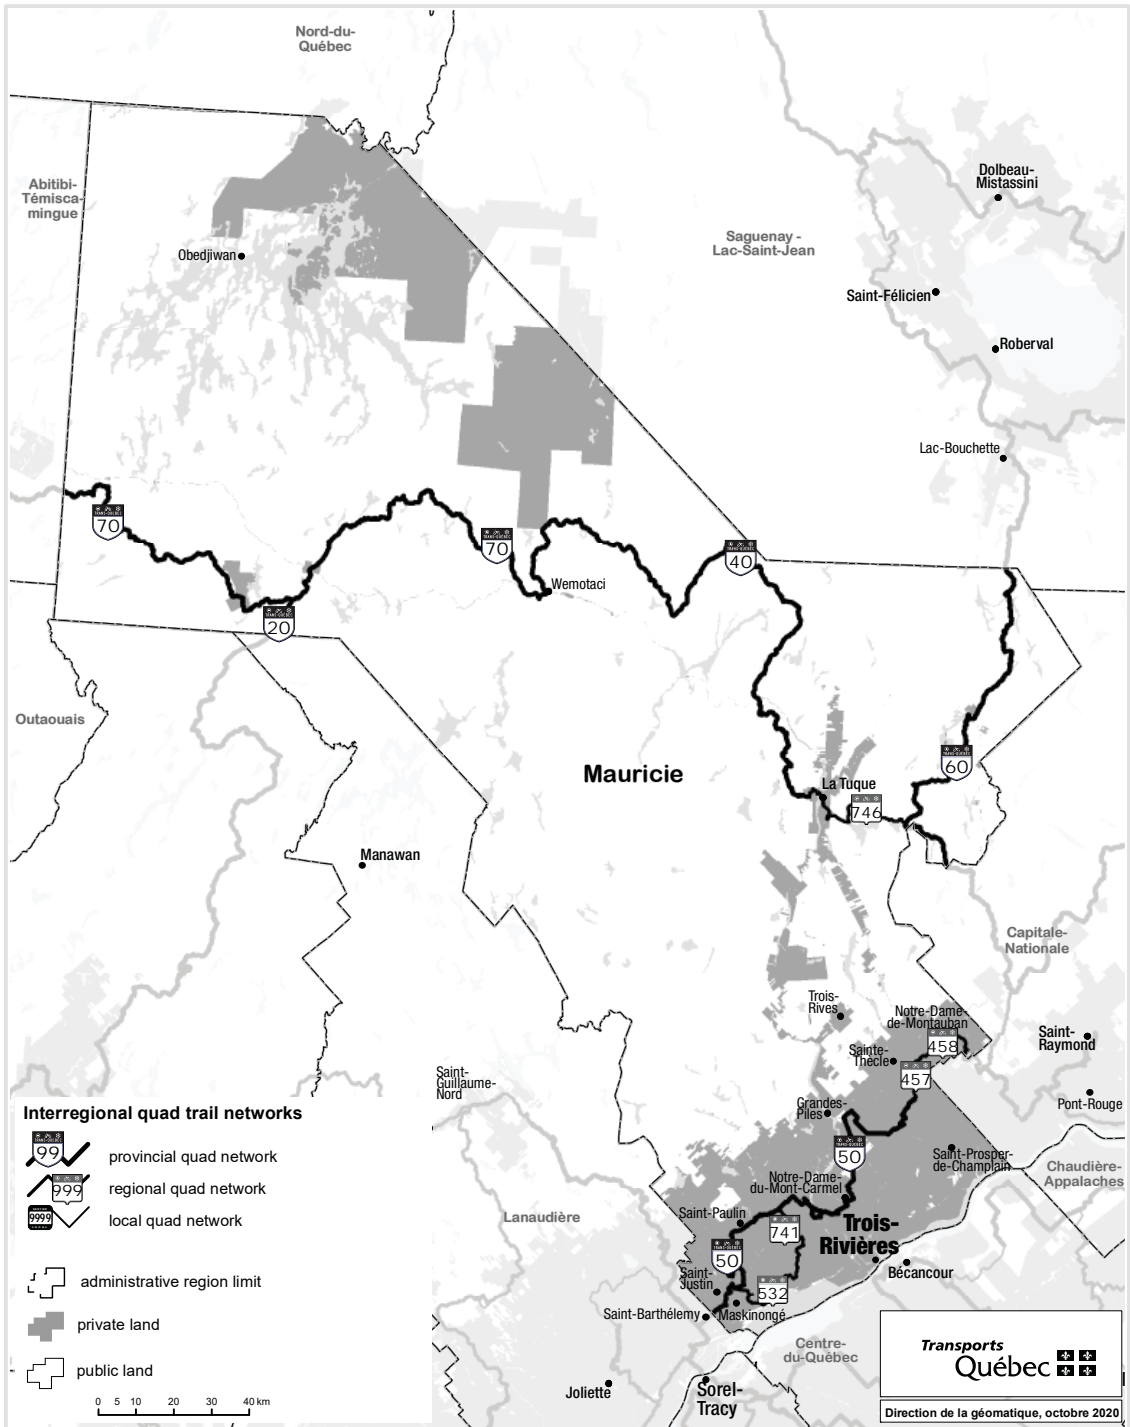


Notices

Notice

An Act respecting off-highway vehicles
(2020, chapter 26)

Maps of the interregional snowmobile and quad trail networks

Notice is hereby given, in accordance with the ninth paragraph of section 74 of the Act respecting off-highway vehicles (2020, chapter 26), that the final version of the maps of the interregional snowmobile and quad trail networks, appearing below, may be fixed by the Minister of Transport on the expiry of 30 days following this publication and that any interested person may transmit their comments to the Minister during that period.

Interregional quad trail networks
- ESTRIE ADMINISTRATIVE REGION

Interregional quad trail networks
 - GASPÉSIE-ÎLES-DE-LA-MADELEINE ADMINISTRATIVE REGION

Interregional quad trail networks
 - LANAUDIÈRE ADMINISTRATIVE REGION

Interregional quad trail networks
 - LAURENTIDES ADMINISTRATIVE REGION

Interregional quad trail networks
 - LAVAL AND MONTRÉAL ADMINISTRATIVE REGIONS

Interregional quad trail networks
- MAURICIE ADMINISTRATIVE REGION