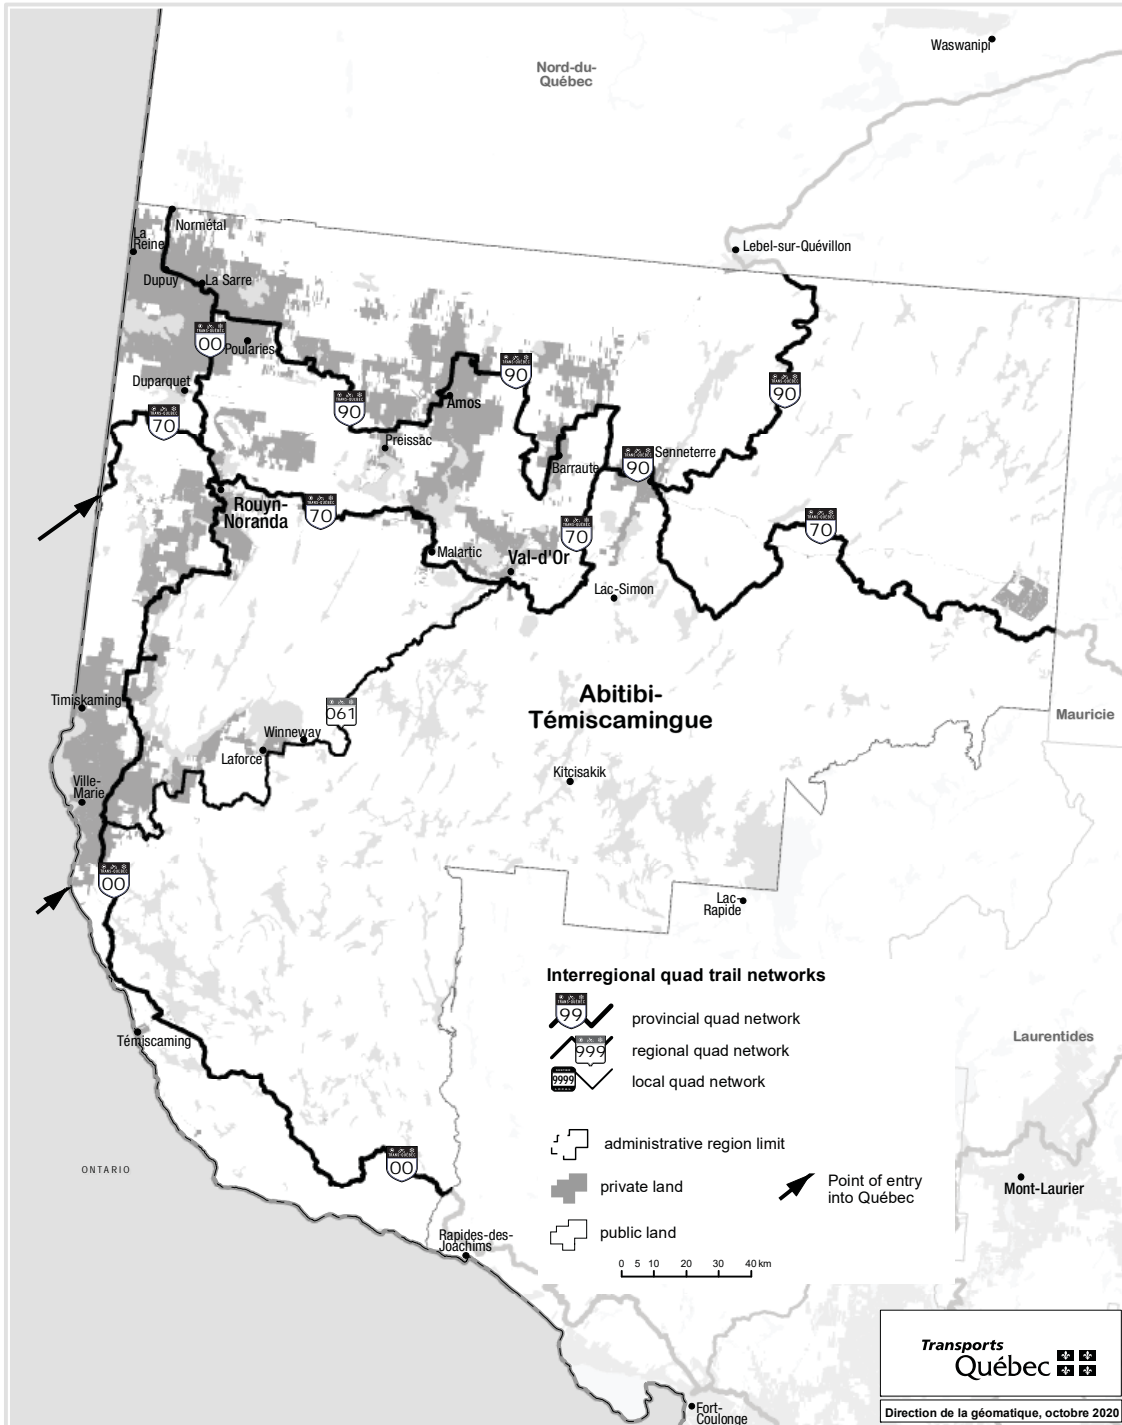


Notices

Notice

An Act respecting off-highway vehicles
(2020, chapter 26)

Maps of the interregional snowmobile and quad trail networks

Notice is hereby given, in accordance with the ninth paragraph of section 74 of the Act respecting off-highway vehicles (2020, chapter 26), that the final version of the maps of the interregional snowmobile and quad trail networks, appearing below, may be fixed by the Minister of Transport on the expiry of 30 days following this publication and that any interested person may transmit their comments to the Minister during that period.

Interregional snowmobile trail networks
 - LAVAL AND MONTRÉAL ADMINISTRATIVE REGIONS

Interregional snowmobile trail networks
 - MAURICIE ADMINISTRATIVE REGION

Interregional snowmobile trail networks
- MONTÉRÉGIE ADMINISTRATIVE REGION

Interregional snowmobile trail networks
- NORD-DU-QUÉBEC ADMINISTRATIVE REGION

Interregional snowmobile trail networks
 - OUTAOUAIS ADMINISTRATIVE REGION

Interregional snowmobile trail networks
- SAGUENAY-LAC-SAINT-JEAN ADMINISTRATIVE REGION

Interregional quad trail networks
- ABITIBI-TÉMISCAMINGUE ADMINISTRATIVE REGION

Interregional quad trail networks
- BAS-SAINT-LAURENT ADMINISTRATIVE REGION

Interregional quad trail networks
 - CAPITALE-NATIONALE ADMINISTRATIVE REGION