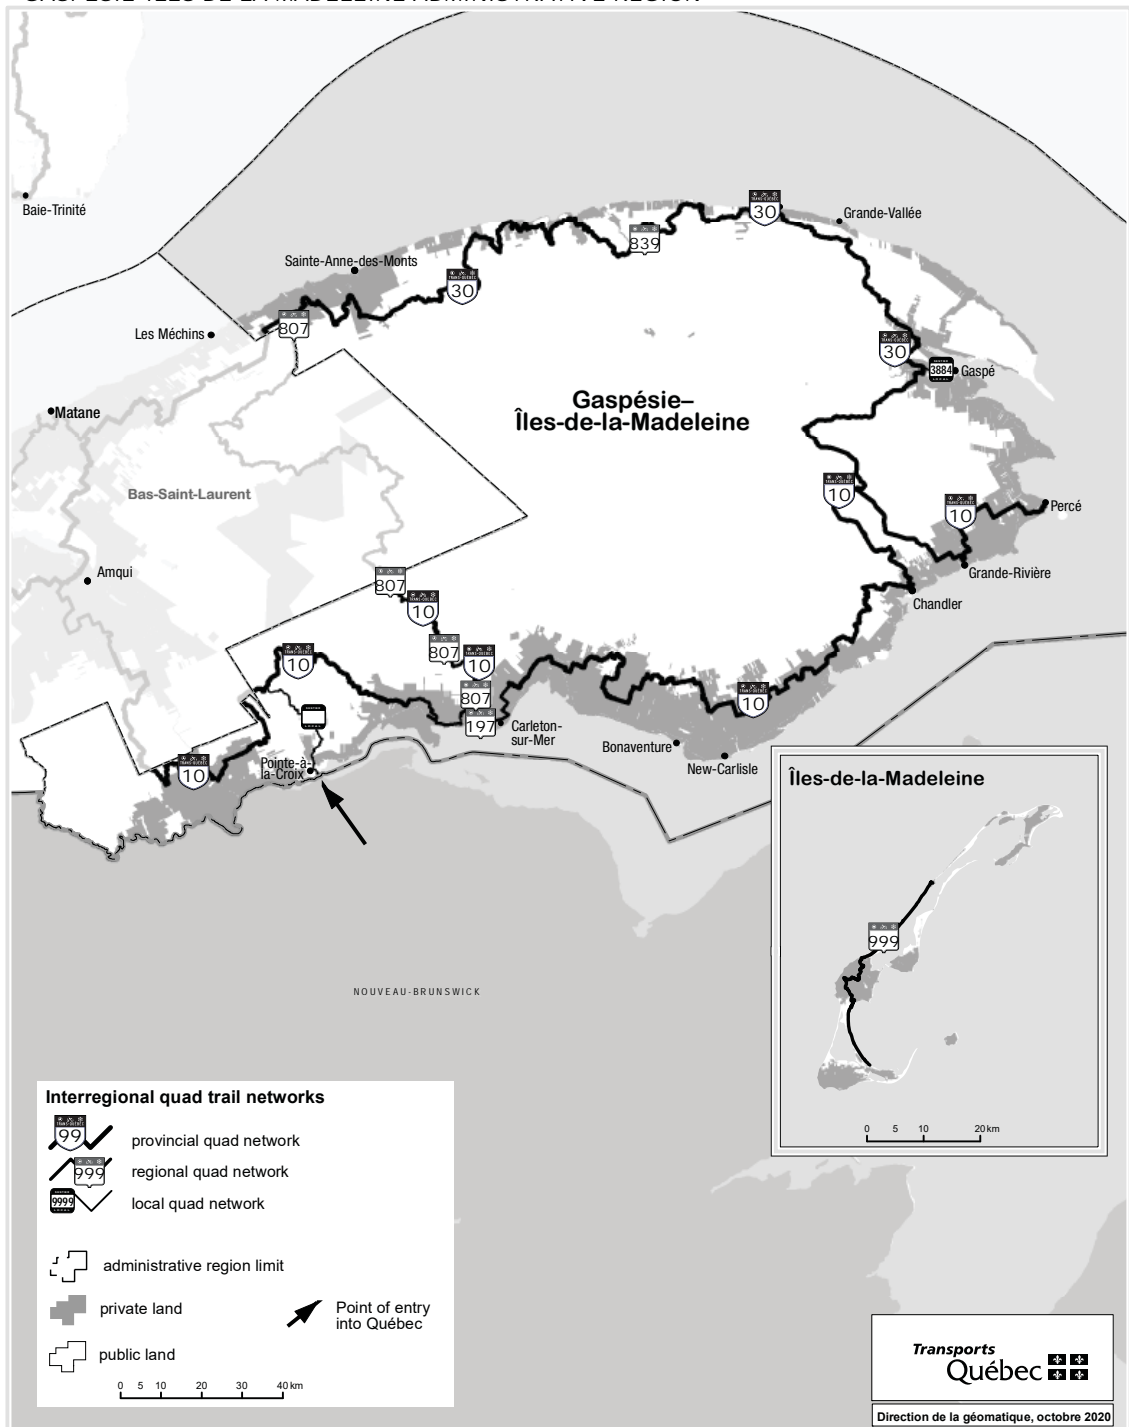


Notices

Notice

An Act respecting off-highway vehicles
(2020, chapter 26)

Maps of the interregional snowmobile and quad trail networks

Notice is hereby given, in accordance with the ninth paragraph of section 74 of the Act respecting off-highway vehicles (2020, chapter 26), that the final version of the maps of the interregional snowmobile and quad trail networks, appearing below, may be fixed by the Minister of Transport on the expiry of 30 days following this publication and that any interested person may transmit their comments to the Minister during that period.

Interregional quad trail networks
- ABITIBI-TÉMISCAMINGUE ADMINISTRATIVE REGION

Interregional quad trail networks
- BAS-SAINT-LAURENT ADMINISTRATIVE REGION

Interregional quad trail networks
 - CAPITALE-NATIONALE ADMINISTRATIVE REGION

Interregional quad trail networks
 - CENTRE-DU-QUÉBEC ADMINISTRATIVE REGION

Interregional quad trail networks
 - CHAUDIÈRE-APPALACHES ADMINISTRATIVE REGION

Interregional quad trail networks
- CÔTE-NORD ADMINISTRATIVE REGION

Interregional quad trail networks
- ESTRIE ADMINISTRATIVE REGION

Interregional quad trail networks
 - GASPÉSIE-ÎLES-DE-LA-MADELEINE ADMINISTRATIVE REGION

Interregional quad trail networks
 - LANAUDIÈRE ADMINISTRATIVE REGION