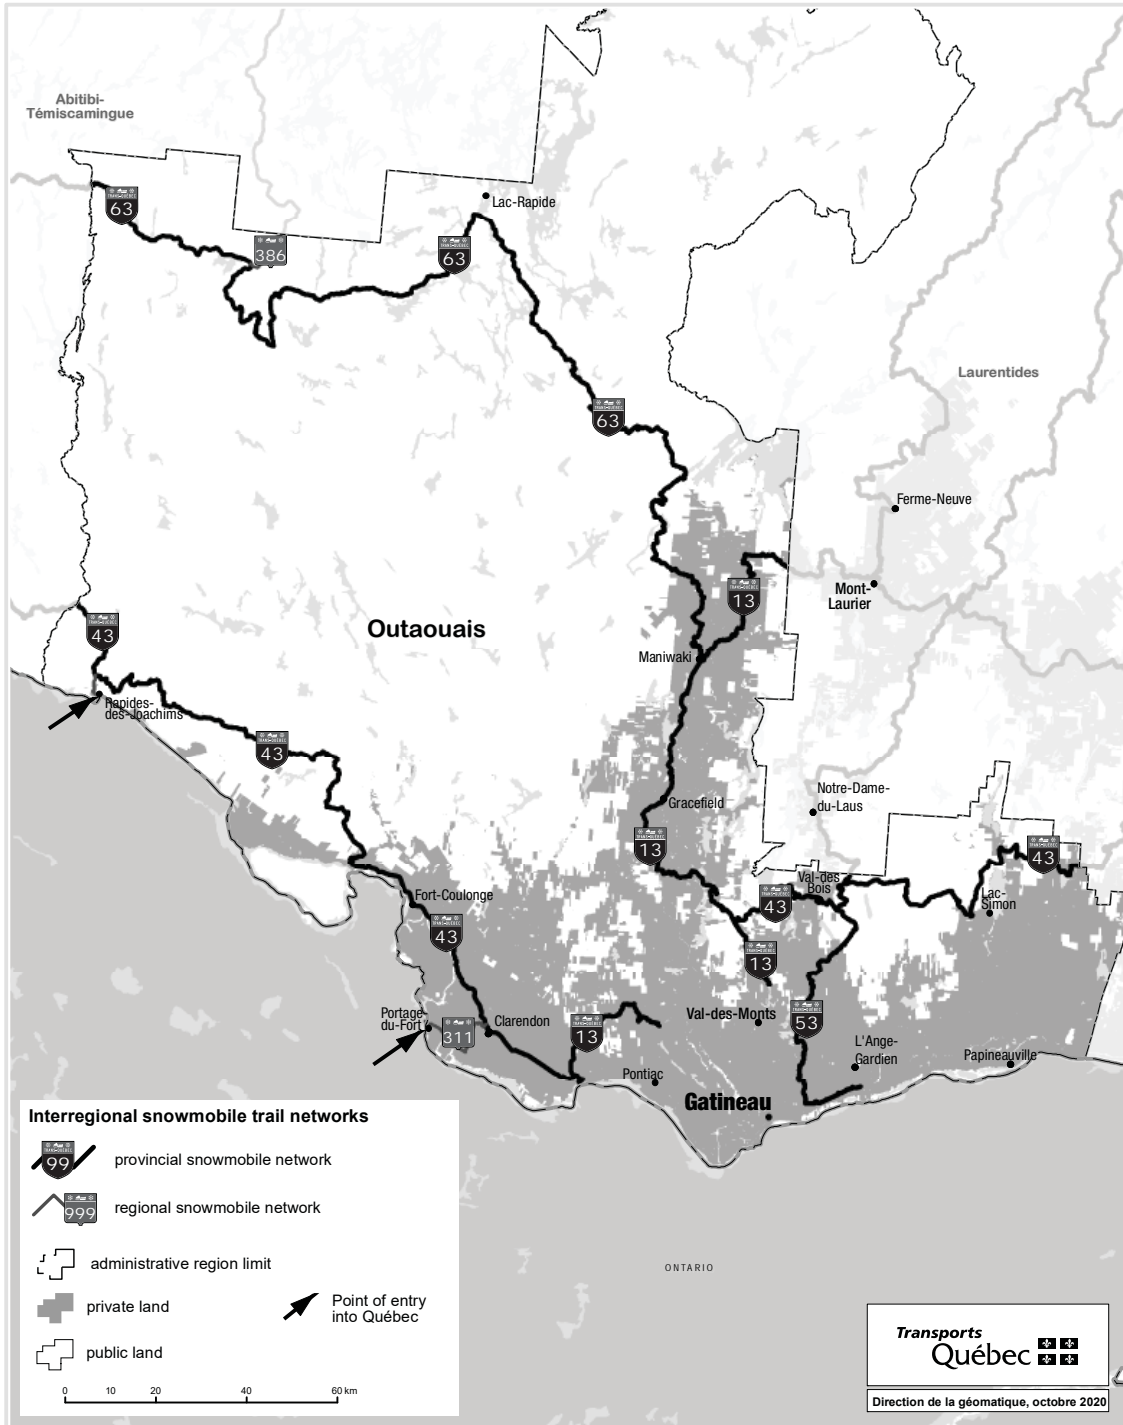


Notices

Notice

An Act respecting off-highway vehicles
(2020, chapter 26)

Maps of the interregional snowmobile and quad trail networks

Notice is hereby given, in accordance with the ninth paragraph of section 74 of the Act respecting off-highway vehicles (2020, chapter 26), that the final version of the maps of the interregional snowmobile and quad trail networks, appearing below, may be fixed by the Minister of Transport on the expiry of 30 days following this publication and that any interested person may transmit their comments to the Minister during that period.

Interregional snowmobile trail networks
 - ESTRIE ADMINISTRATIVE REGION

Interregional snowmobile trail networks
- GASPÉSIE-ÎLES-DE-LA-MADELEINE ADMINISTRATIVE REGION

Interregional snowmobile trail networks
 - LAURENTIDES ADMINISTRATIVE REGION

Interregional snowmobile trail networks
 - LAVAL AND MONTRÉAL ADMINISTRATIVE REGIONS

Interregional snowmobile trail networks
 - MAURICIE ADMINISTRATIVE REGION

Interregional snowmobile trail networks
- MONTÉRÉGIE ADMINISTRATIVE REGION

Interregional snowmobile trail networks
- NORD-DU-QUÉBEC ADMINISTRATIVE REGION

Interregional snowmobile trail networks
 - OUTAOUAIS ADMINISTRATIVE REGION

Interregional snowmobile trail networks
- SAGUENAY-LAC-SAINT-JEAN ADMINISTRATIVE REGION