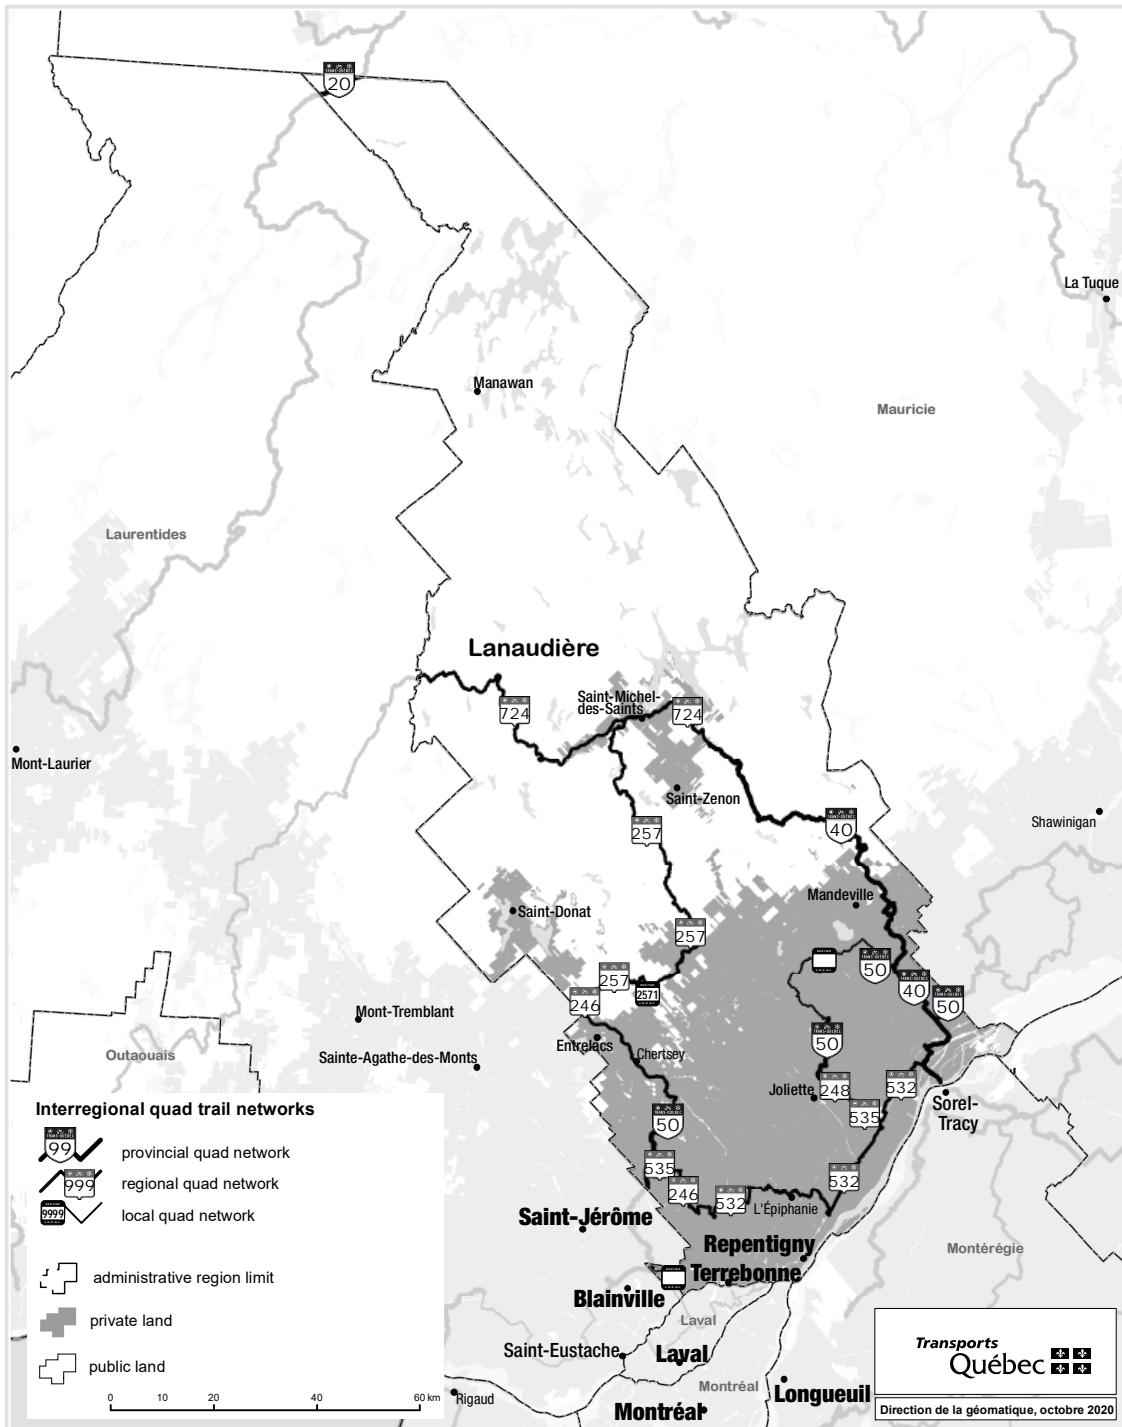


Notices

Notice

An Act respecting off-highway vehicles
(2020, chapter 26)

Maps of the interregional snowmobile and quad trail networks

Notice is hereby given, in accordance with the ninth paragraph of section 74 of the Act respecting off-highway vehicles (2020, chapter 26), that the final version of the maps of the interregional snowmobile and quad trail networks, appearing below, may be fixed by the Minister of Transport on the expiry of 30 days following this publication and that any interested person may transmit their comments to the Minister during that period.

Interregional quad trail networks
 - CENTRE-DU-QUÉBEC ADMINISTRATIVE REGION

Interregional quad trail networks
 - CHAUDIÈRE-APPALACHES ADMINISTRATIVE REGION

Interregional quad trail networks
- CÔTE-NORD ADMINISTRATIVE REGION

Interregional quad trail networks
- ESTRIE ADMINISTRATIVE REGION

Interregional quad trail networks
 - GASPÉSIE-ÎLES-DE-LA-MADELEINE ADMINISTRATIVE REGION

Interregional quad trail networks
 - LANAUDIÈRE ADMINISTRATIVE REGION