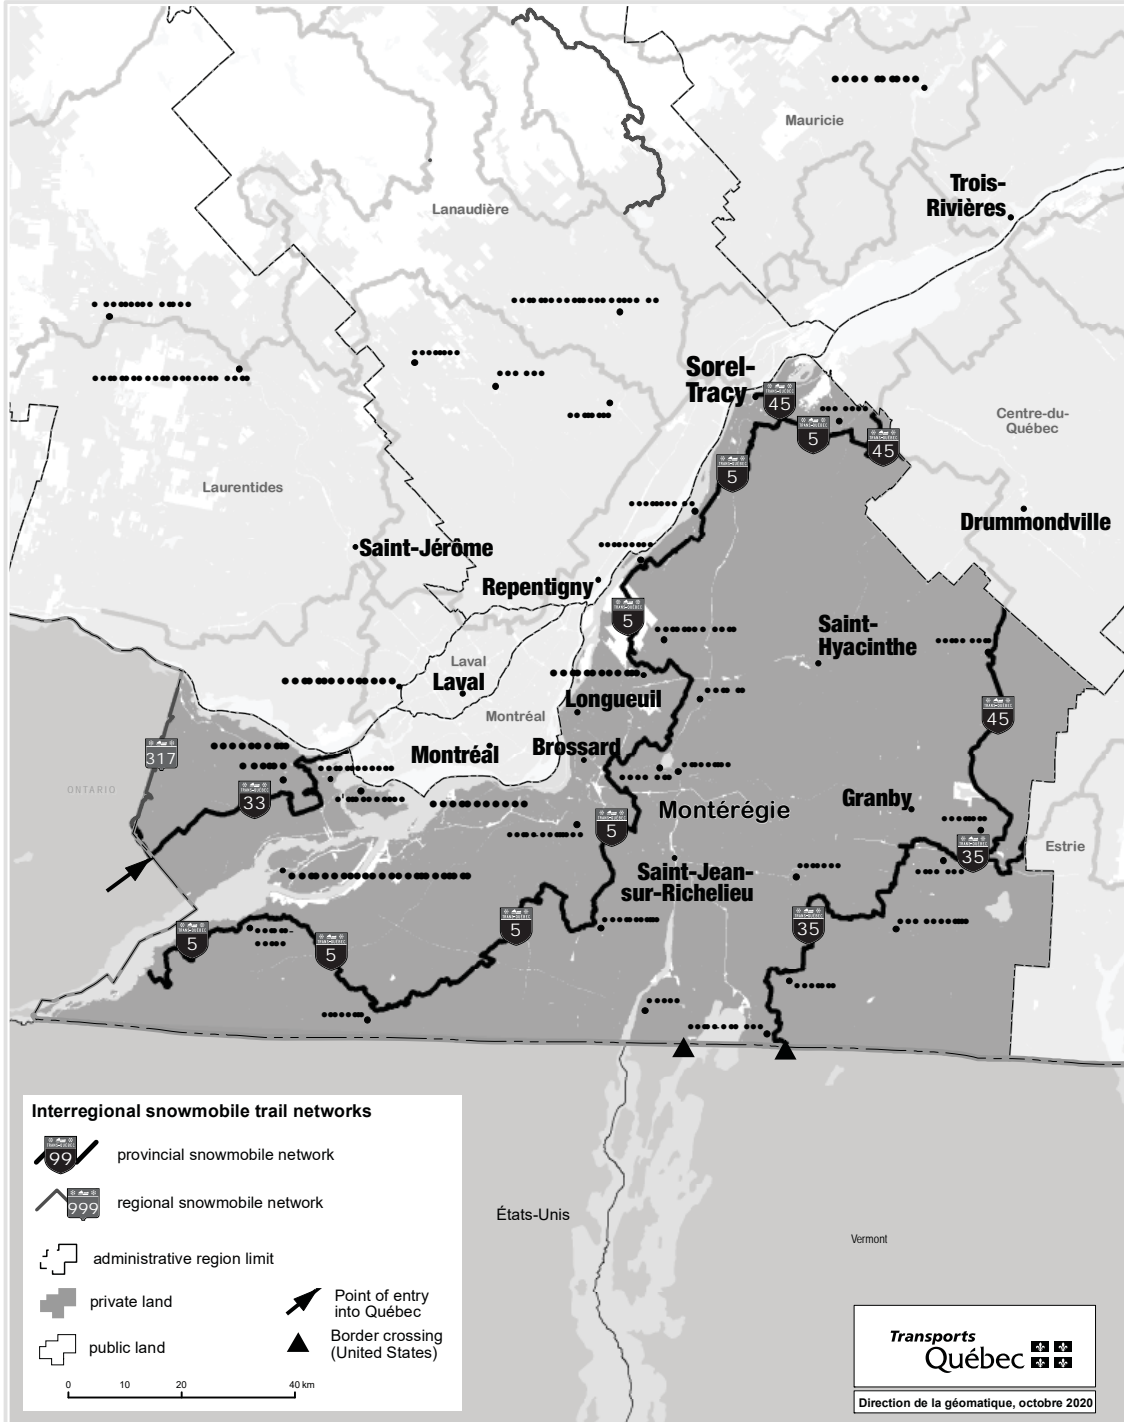

Interregional snowmobile trail networks
 - ESTRIE ADMINISTRATIVE REGION

Interregional snowmobile trail networks
- GASPÉSIE-ÎLES-DE-LA-MADELEINE ADMINISTRATIVE REGION

Interregional snowmobile trail networks
 - LAURENTIDES ADMINISTRATIVE REGION

Interregional snowmobile trail networks
 - LAVAL AND MONTRÉAL ADMINISTRATIVE REGIONS

Interregional snowmobile trail networks
 - MAURICIE ADMINISTRATIVE REGION

Interregional snowmobile trail networks
- MONTÉRÉGIE ADMINISTRATIVE REGION