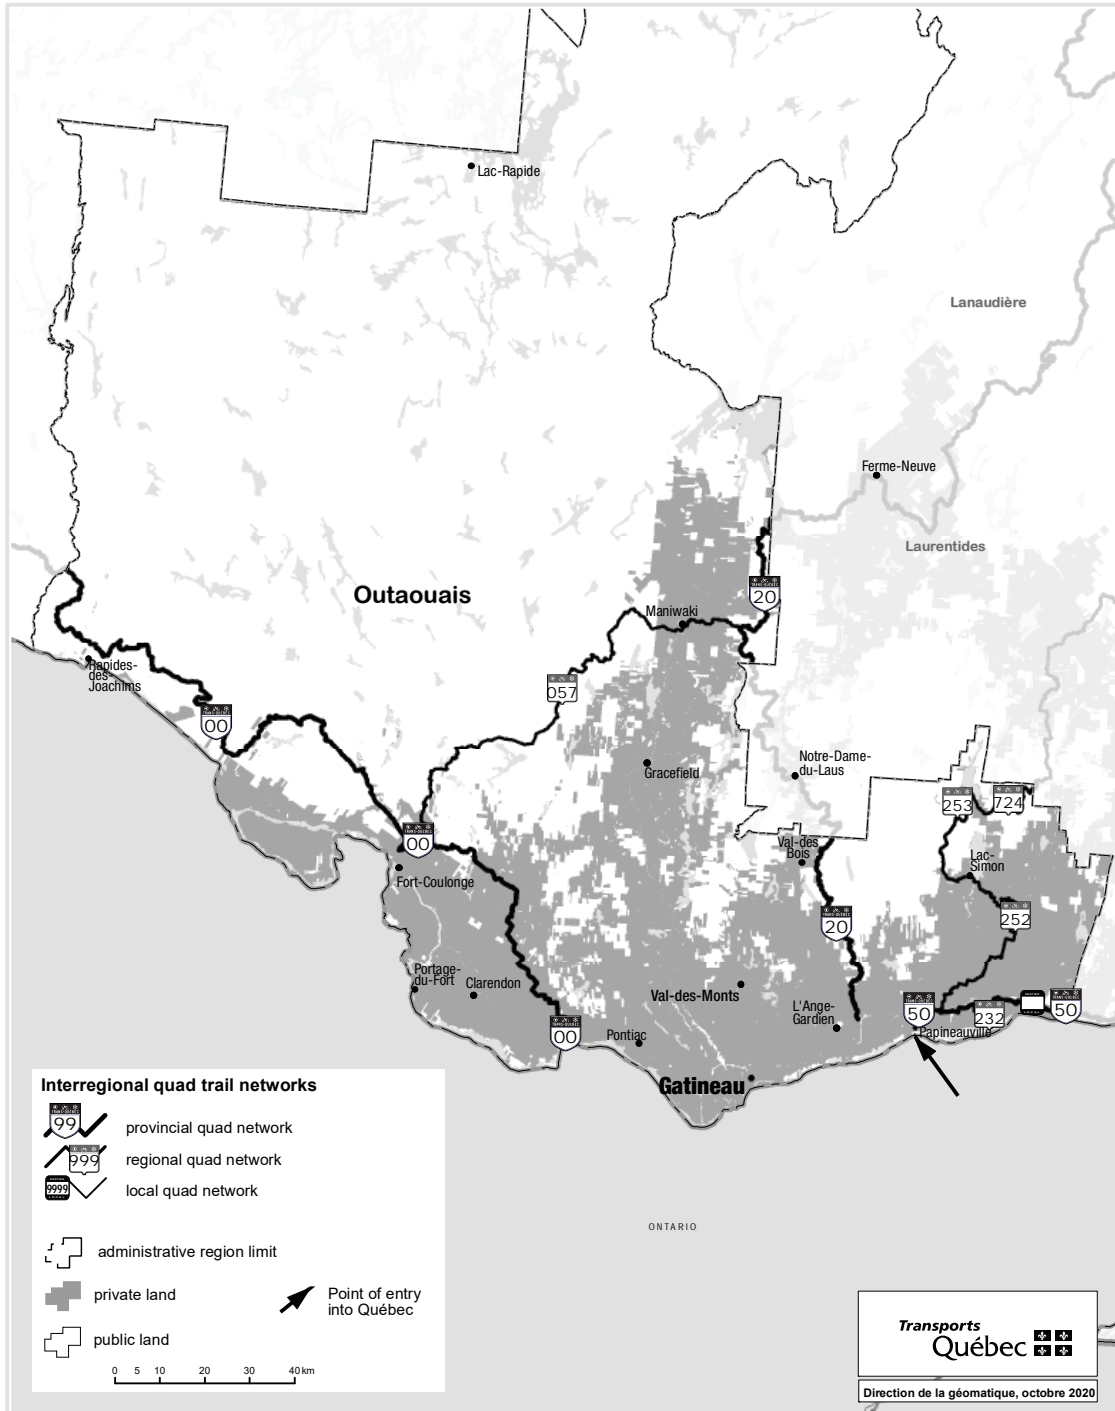

Interregional quad trail networks
- OUTAOUAIS ADMINISTRATIVE REGION