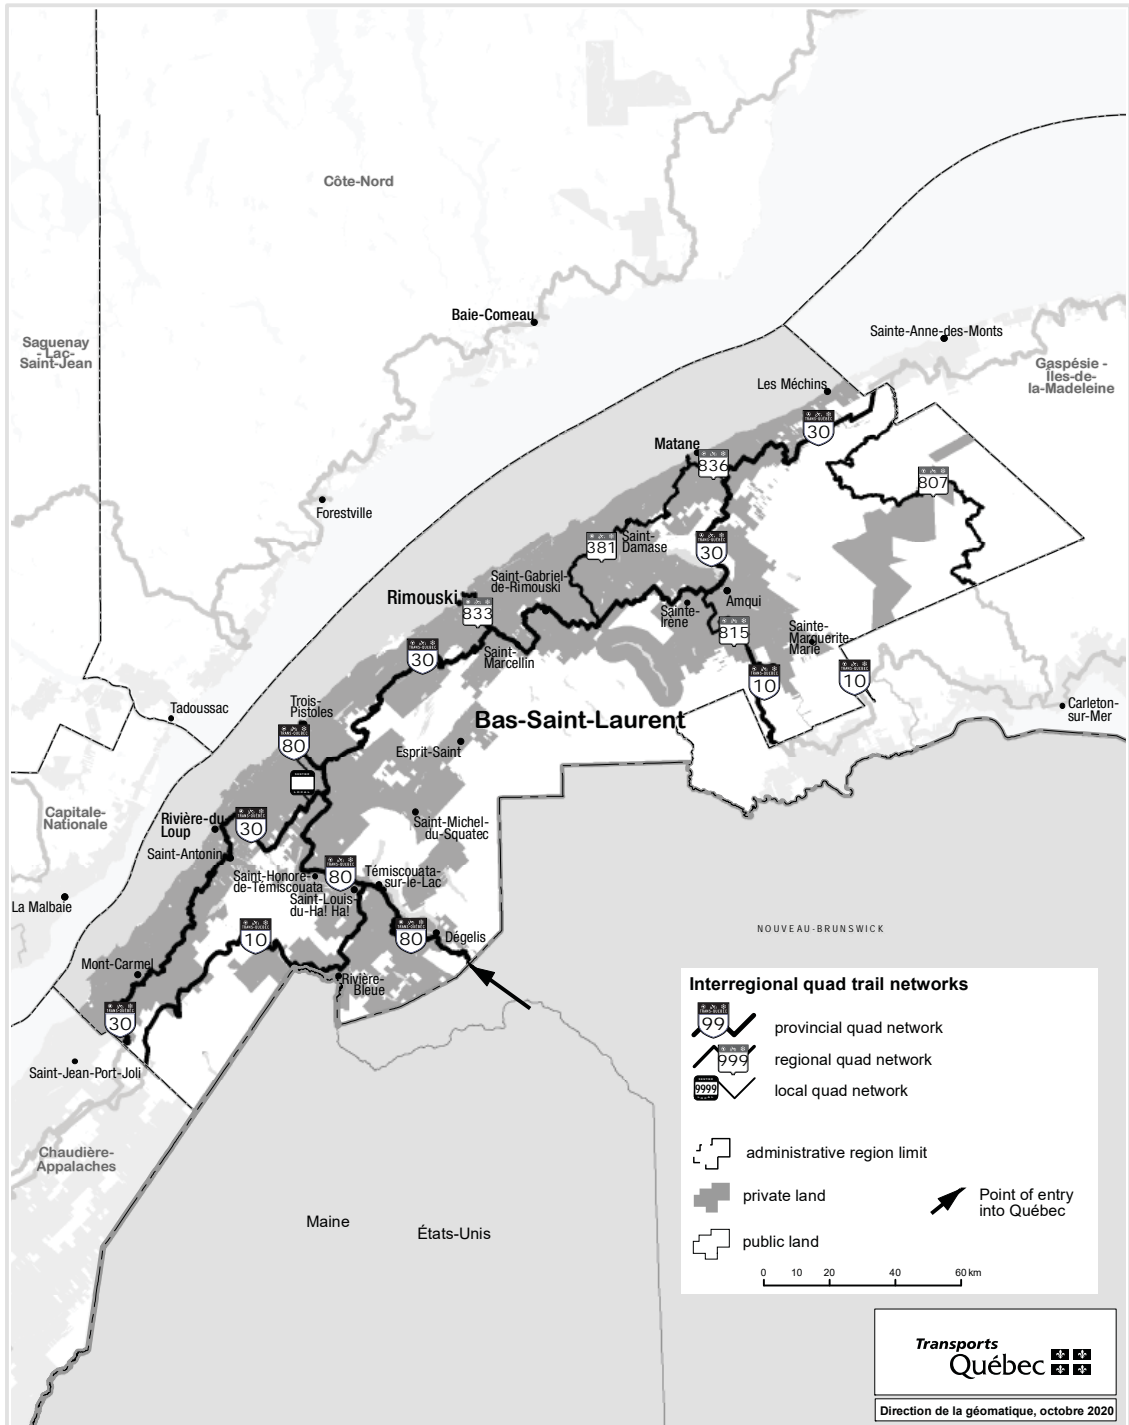


Notices

Notice

An Act respecting off-highway vehicles
(2020, chapter 26)

Maps of the interregional snowmobile and quad trail networks

Notice is hereby given, in accordance with the ninth paragraph of section 74 of the Act respecting off-highway vehicles (2020, chapter 26), that the final version of the maps of the interregional snowmobile and quad trail networks, appearing below, may be fixed by the Minister of Transport on the expiry of 30 days following this publication and that any interested person may transmit their comments to the Minister during that period.

Interregional snowmobile trail networks
 - LAVAL AND MONTRÉAL ADMINISTRATIVE REGIONS

Interregional snowmobile trail networks
 - MAURICIE ADMINISTRATIVE REGION

Interregional snowmobile trail networks
- MONTÉRÉGIE ADMINISTRATIVE REGION

Interregional snowmobile trail networks
- NORD-DU-QUÉBEC ADMINISTRATIVE REGION

Interregional snowmobile trail networks
 - OUTAOUAIS ADMINISTRATIVE REGION

Interregional snowmobile trail networks
- SAGUENAY-LAC-SAINT-JEAN ADMINISTRATIVE REGION

Interregional quad trail networks
- ABITIBI-TÉMISCAMINGUE ADMINISTRATIVE REGION

Interregional quad trail networks
- BAS-SAINT-LAURENT ADMINISTRATIVE REGION

Interregional quad trail networks
 - CAPITALE-NATIONALE ADMINISTRATIVE REGION