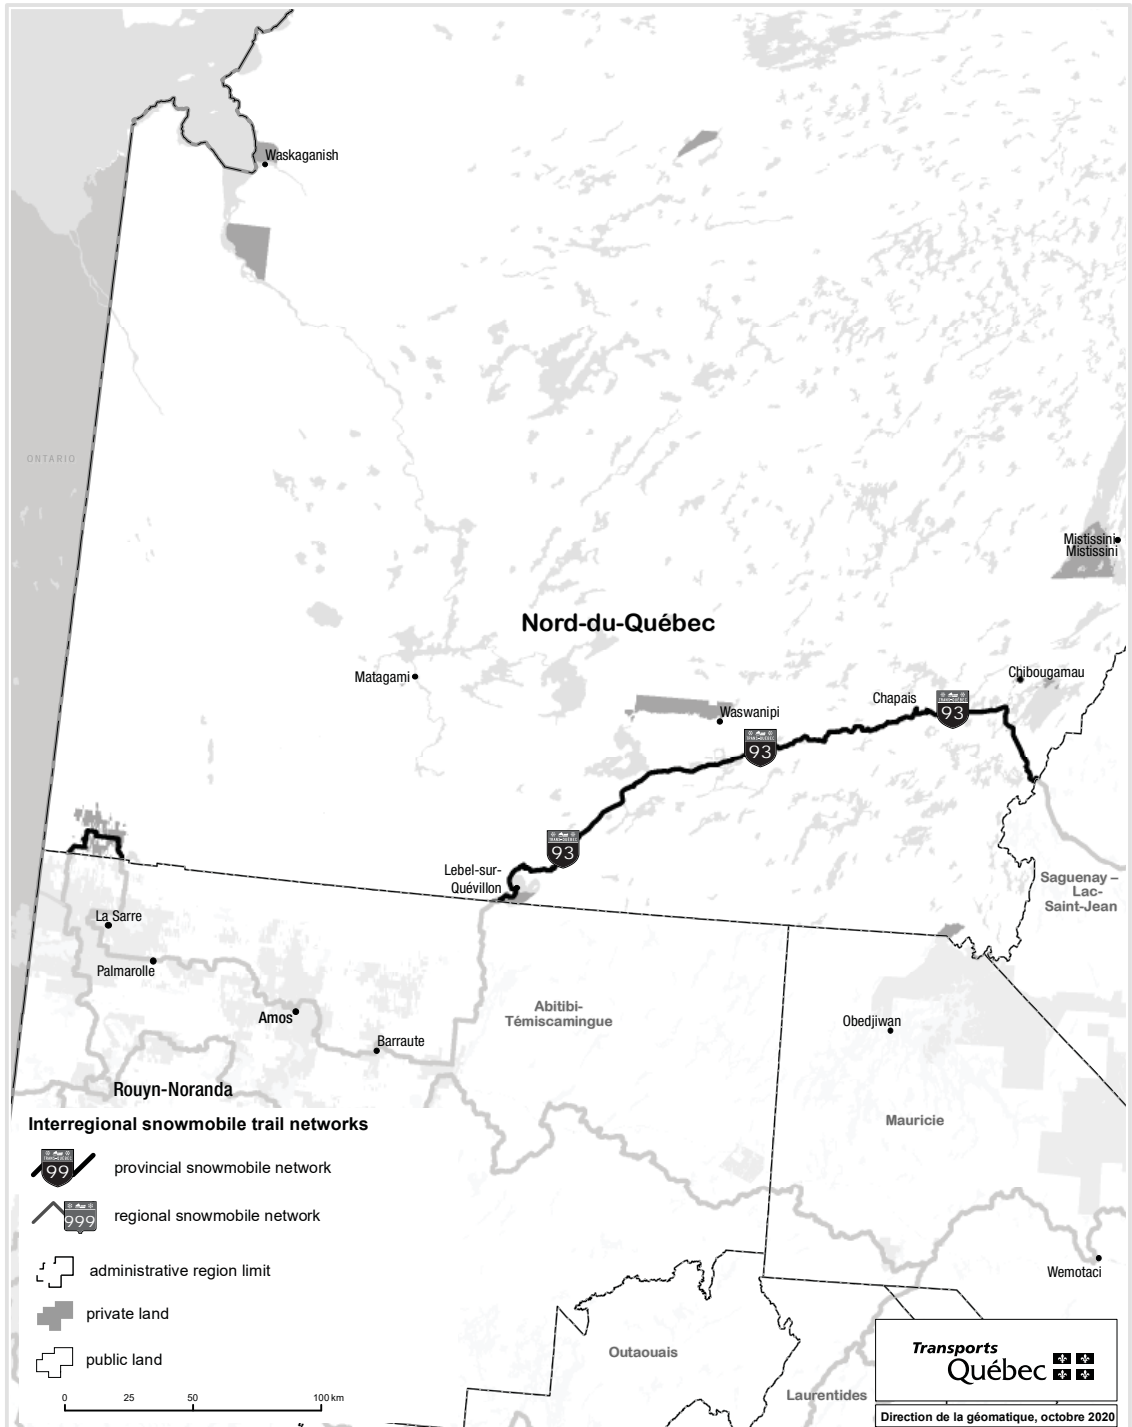

Interregional snowmobile trail networks
- NORD-DU-QUÉBEC ADMINISTRATIVE REGION