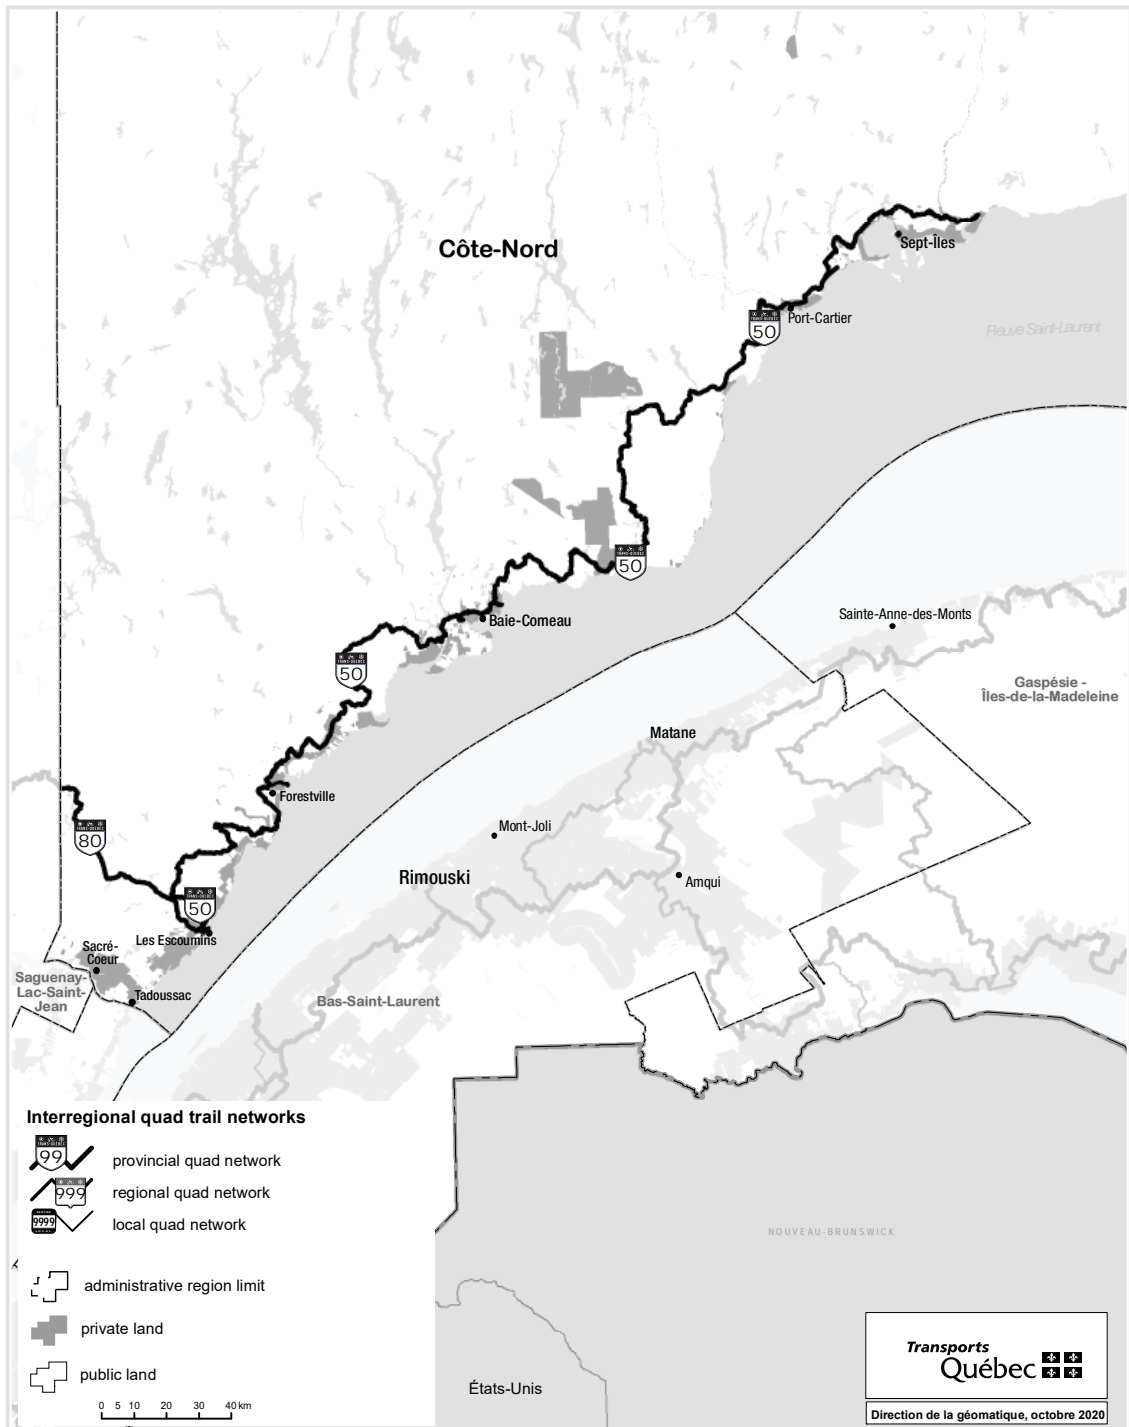

Interregional quad trail networks
- CÔTE-NORD ADMINISTRATIVE REGION