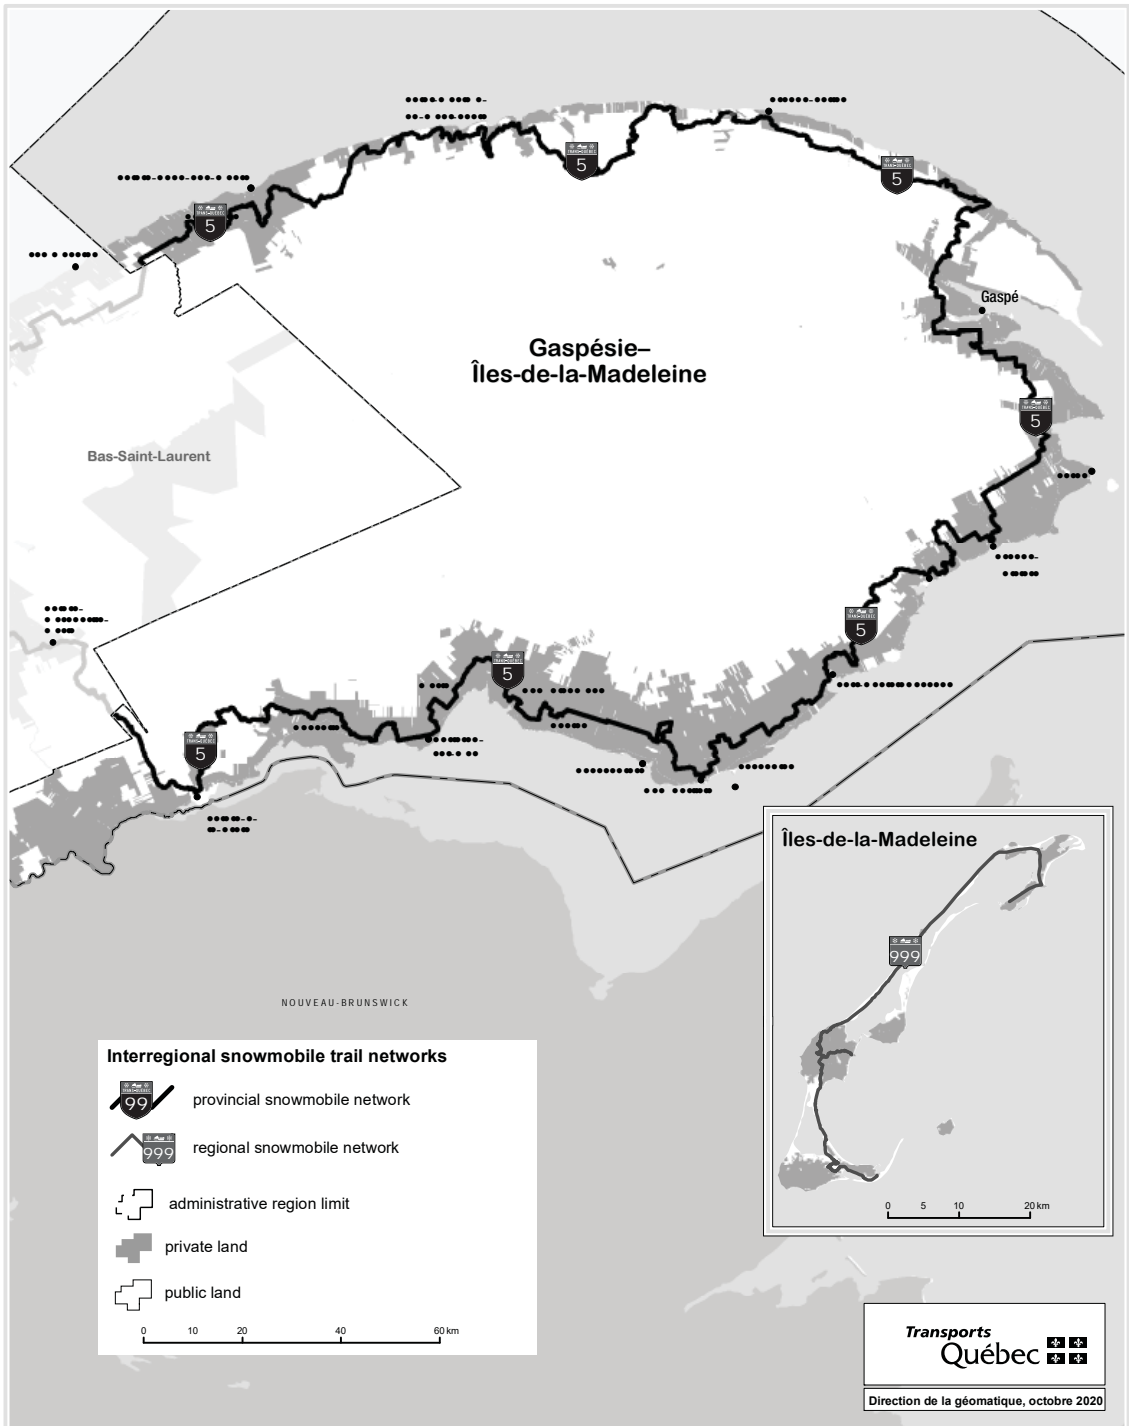

Interregional snowmobile trail networks
- GASPÉSIE-ÎLES-DE-LA-MADELEINE ADMINISTRATIVE REGION