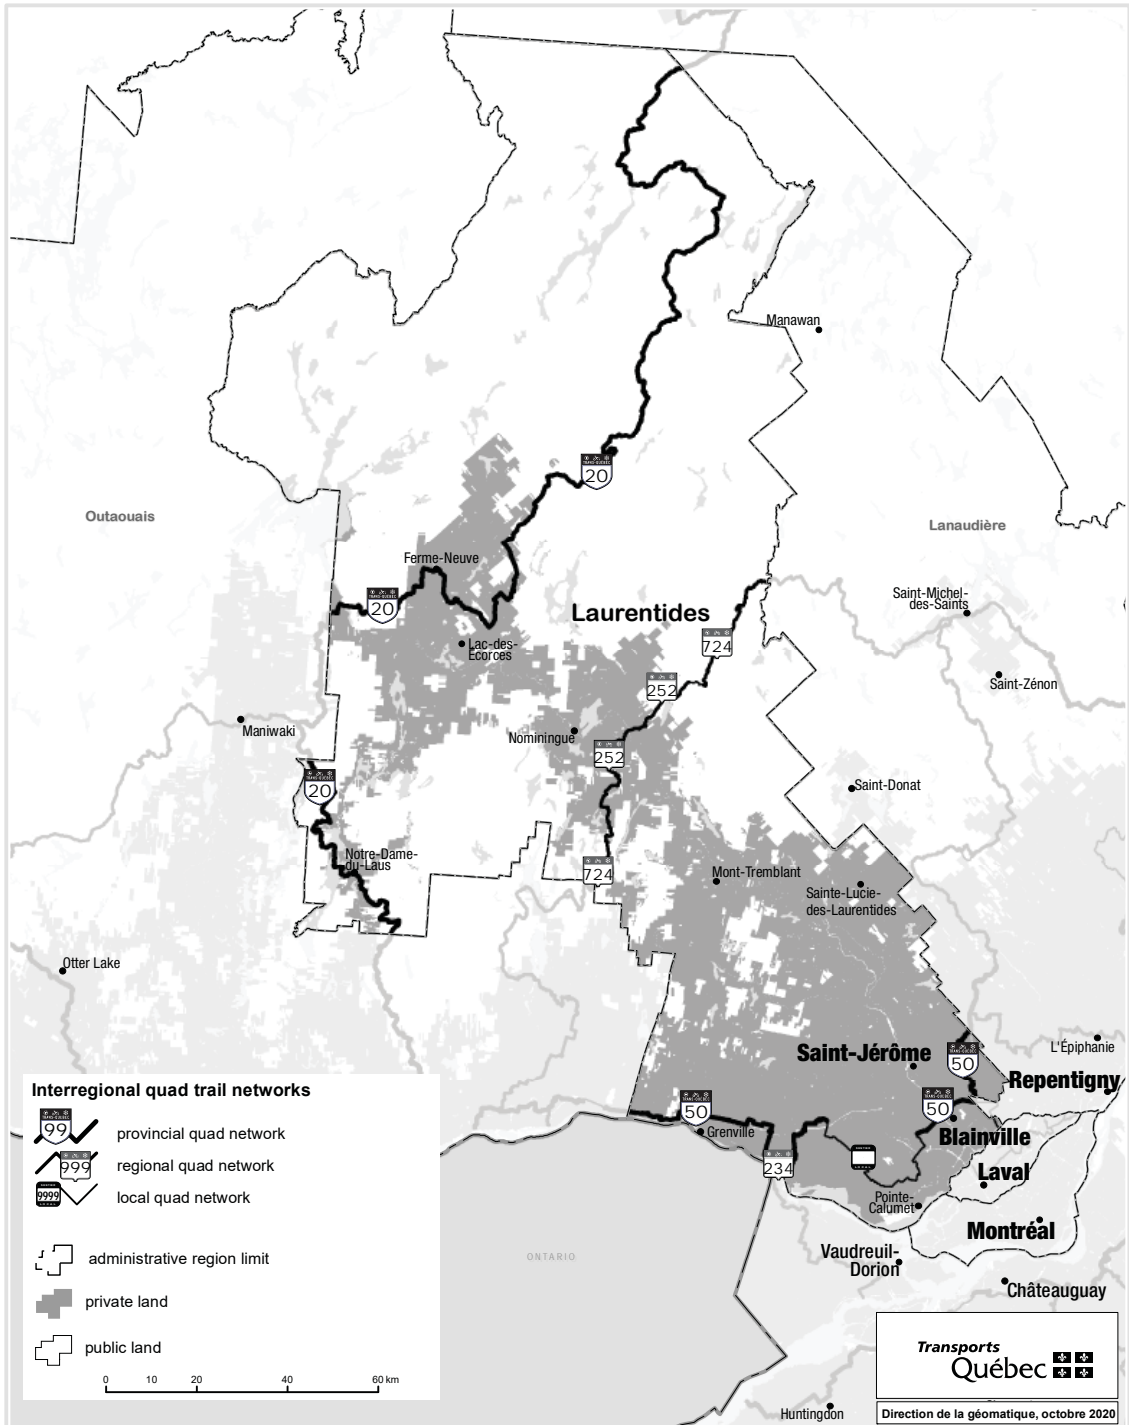


Notices

Notice

An Act respecting off-highway vehicles
(2020, chapter 26)

Maps of the interregional snowmobile and quad trail networks

Notice is hereby given, in accordance with the ninth paragraph of section 74 of the Act respecting off-highway vehicles (2020, chapter 26), that the final version of the maps of the interregional snowmobile and quad trail networks, appearing below, may be fixed by the Minister of Transport on the expiry of 30 days following this publication and that any interested person may transmit their comments to the Minister during that period.

Under the eighth paragraph of section 74 of the Act, the trails of the interregional snowmobile and quad networks that are indicated on the maps will be presumed to have been laid out in accordance with that section, which deals with the distances to comply with in the laying out of the trails.

Interregional quad trail networks
- ESTRIE ADMINISTRATIVE REGION

Interregional quad trail networks
 - GASPÉSIE-ÎLES-DE-LA-MADELEINE ADMINISTRATIVE REGION

Interregional quad trail networks
 - LANAUDIÈRE ADMINISTRATIVE REGION

Interregional quad trail networks
 - LAURENTIDES ADMINISTRATIVE REGION

Interregional quad trail networks
 - LAVAL AND MONTRÉAL ADMINISTRATIVE REGIONS

Interregional quad trail networks
- MAURICIE ADMINISTRATIVE REGION