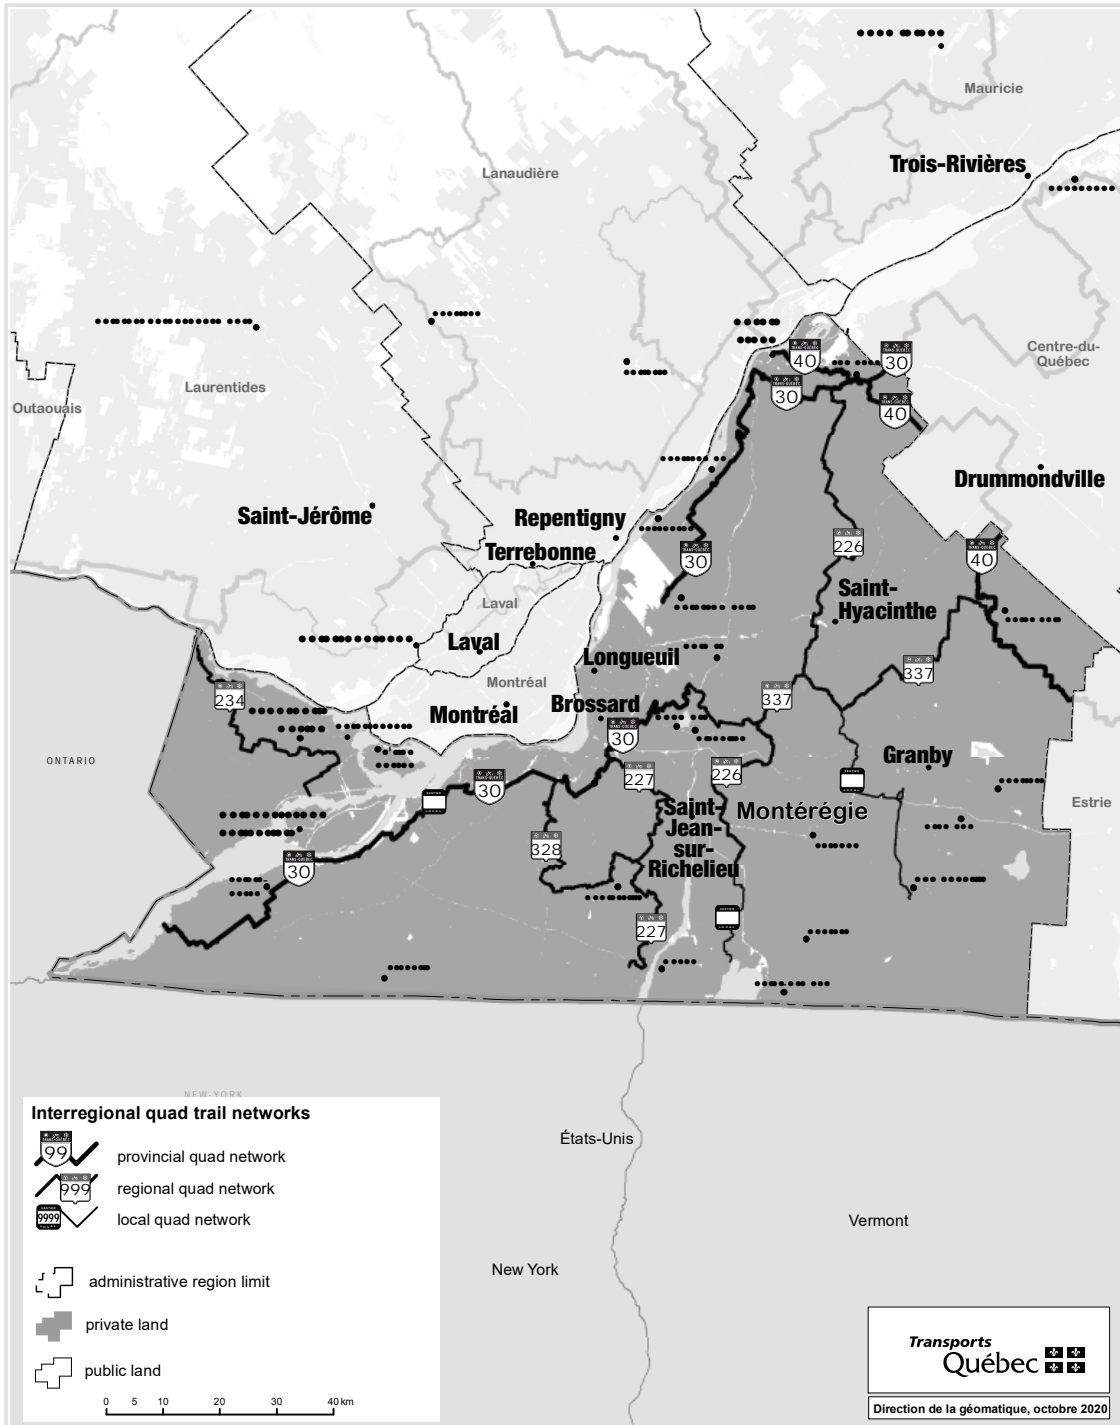


Notices

Notice

An Act respecting off-highway vehicles
(2020, chapter 26)

Maps of the interregional snowmobile and quad trail networks

Notice is hereby given, in accordance with the ninth paragraph of section 74 of the Act respecting off-highway vehicles (2020, chapter 26), that the final version of the maps of the interregional snowmobile and quad trail networks, appearing below, may be fixed by the Minister of Transport on the expiry of 30 days following this publication and that any interested person may transmit their comments to the Minister during that period.

Interregional quad trail networks
- ESTRIE ADMINISTRATIVE REGION

Interregional quad trail networks
 - GASPÉSIE-ÎLES-DE-LA-MADELEINE ADMINISTRATIVE REGION

Interregional quad trail networks
 - LANAUDIÈRE ADMINISTRATIVE REGION

Interregional quad trail networks
 - LAURENTIDES ADMINISTRATIVE REGION

Interregional quad trail networks
 - LAVAL AND MONTRÉAL ADMINISTRATIVE REGIONS

Interregional quad trail networks
- MAURICIE ADMINISTRATIVE REGION

Interregional quad trail networks
 - MONTÉRÉGIE ADMINISTRATIVE REGION

Interregional quad trail networks
- NORD-DU-QUÉBEC ADMINISTRATIVE REGION

Interregional quad trail networks
- OUTAOUAIS ADMINISTRATIVE REGION