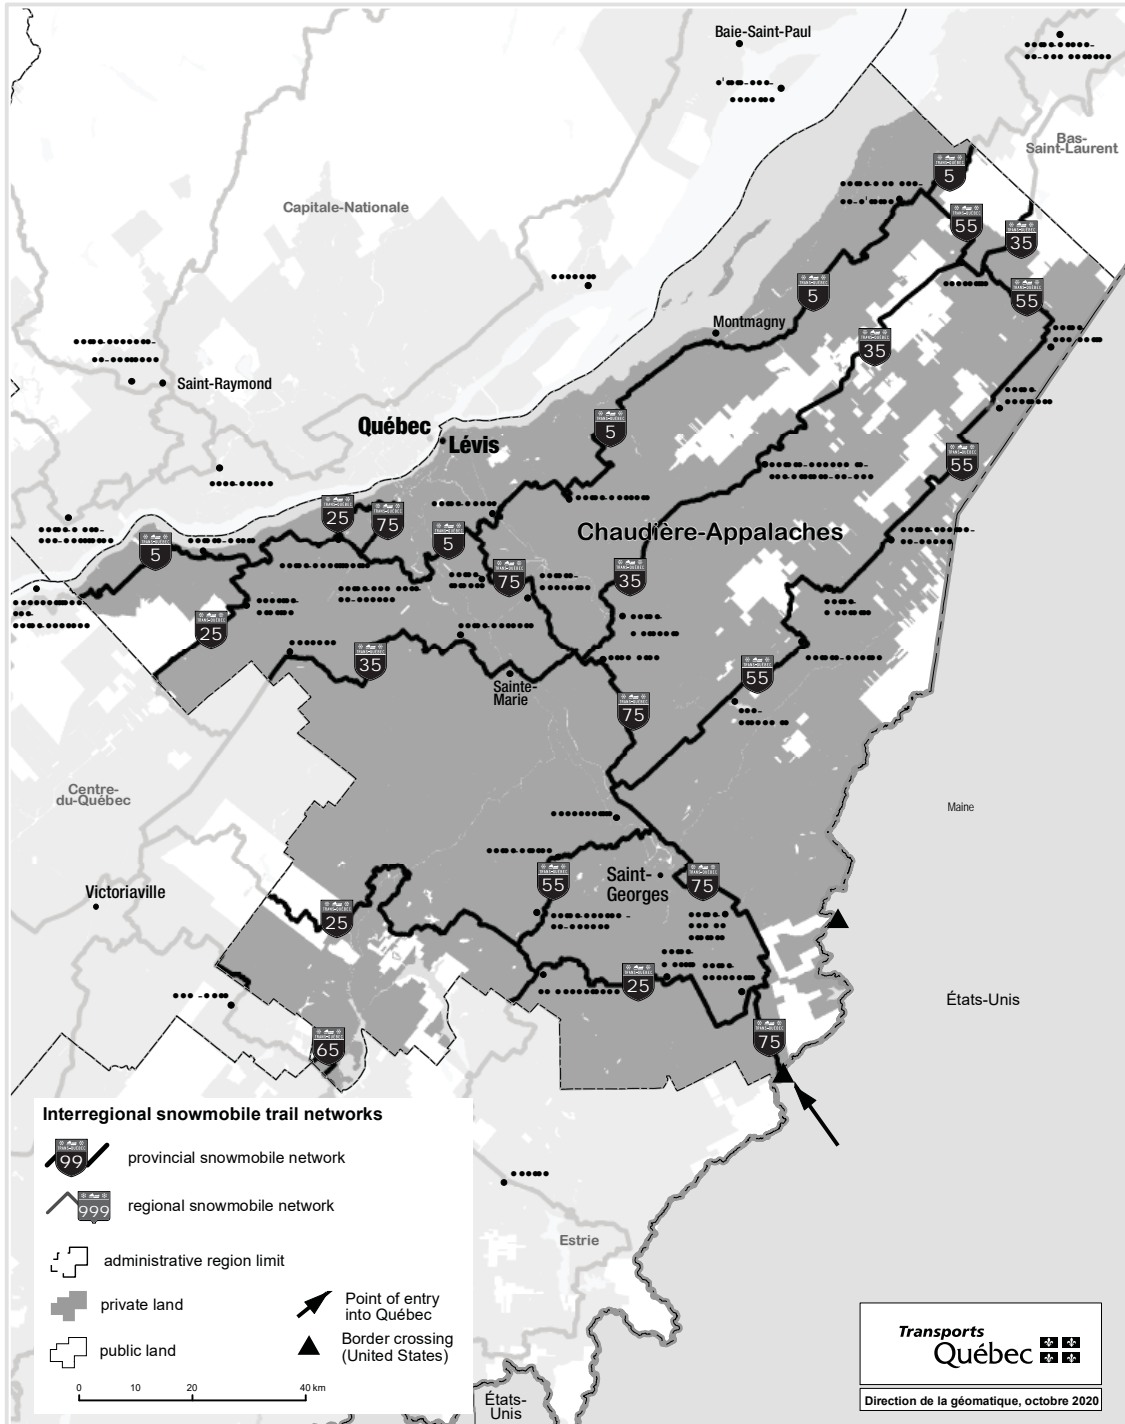

Interregional snowmobile trail networks
- CHAUDIÈRE-APPALACHES ADMINISTRATIVE REGION