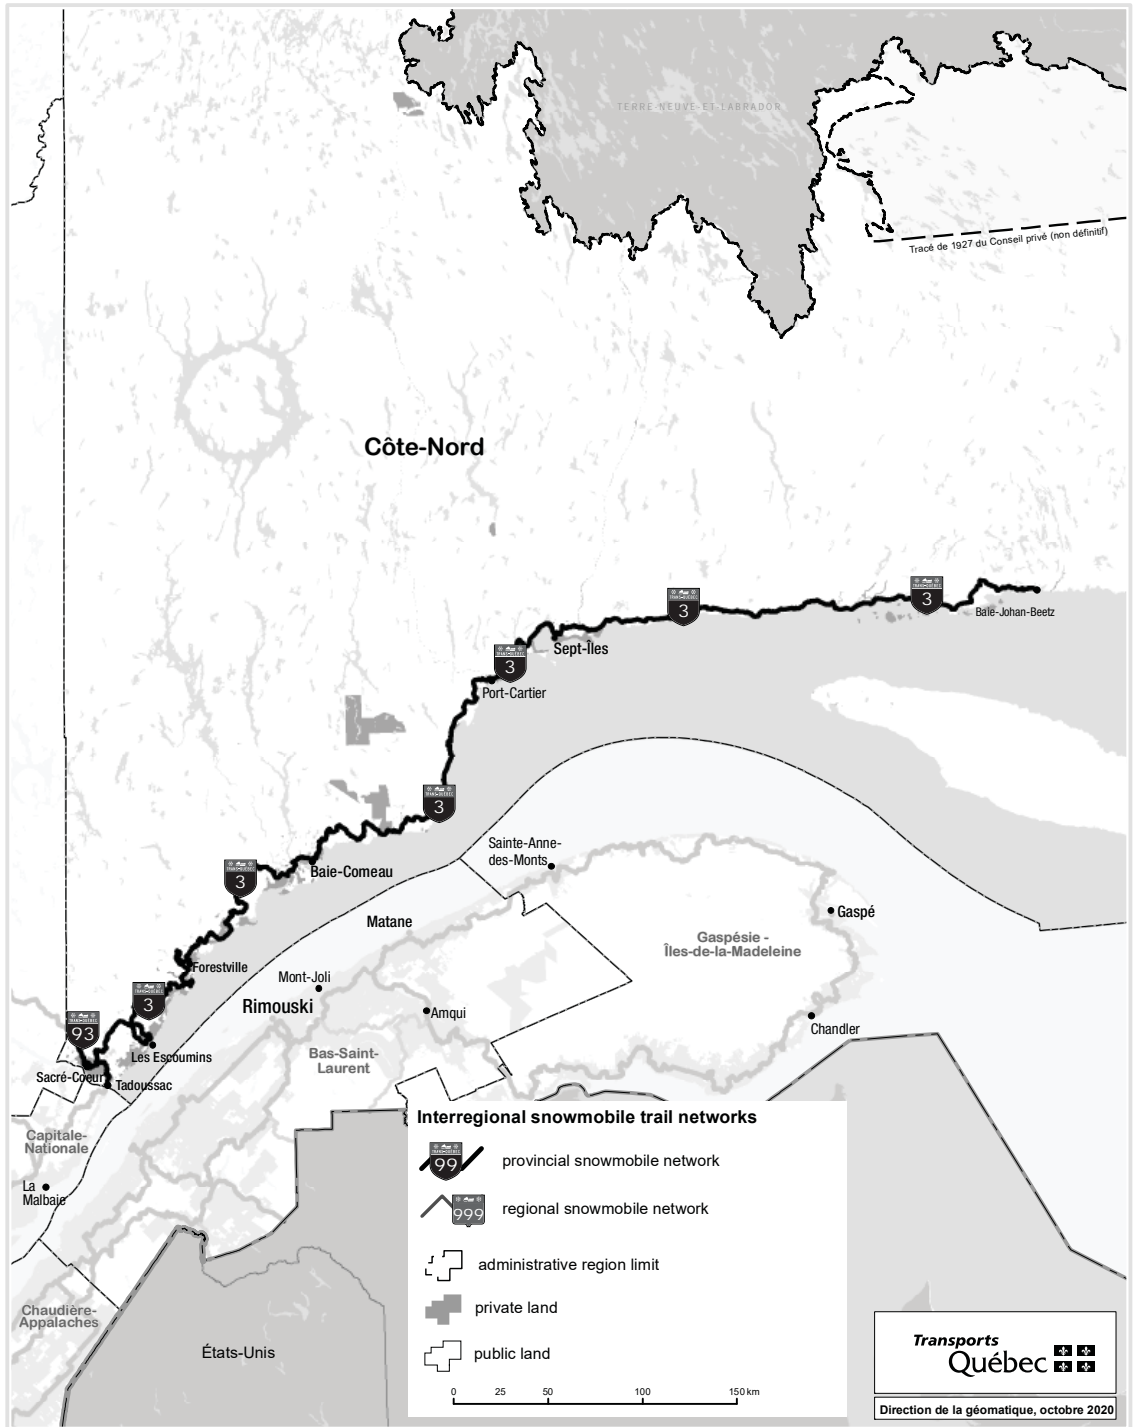

Interregional snowmobile trail networks
- CÔTE-NORD ADMINISTRATIVE REGION