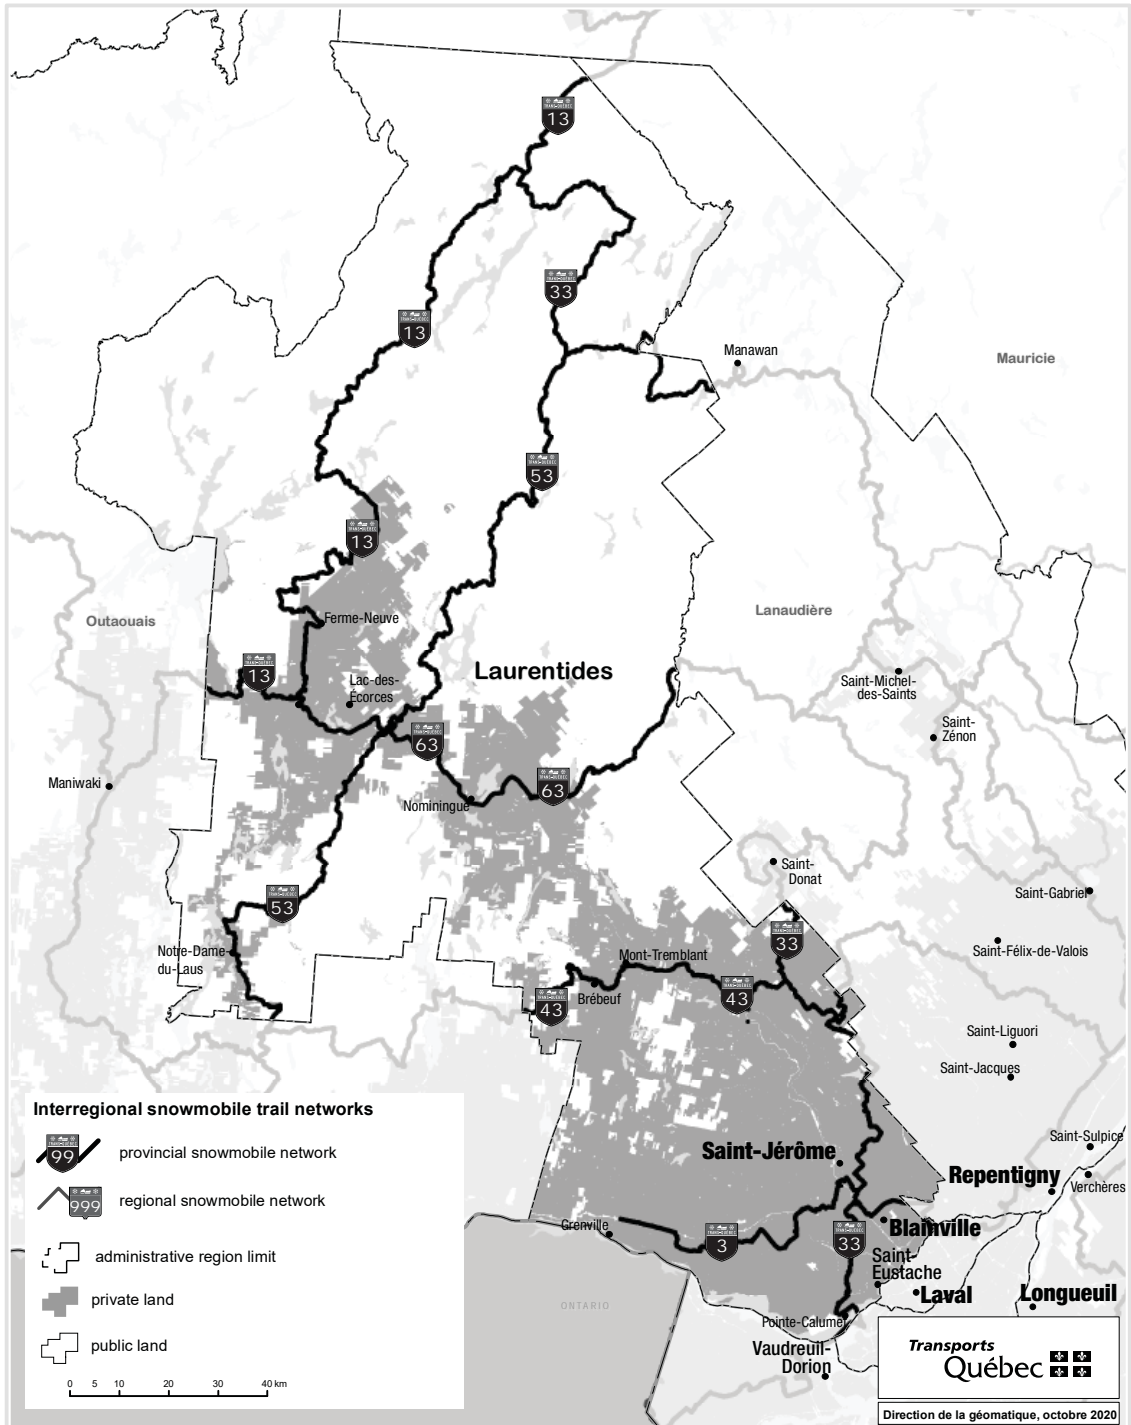

Interregional snowmobile trail networks
 - ABITIBI-TÉMISCAMINGUE ADMINISTRATIVE REGION

Interregional snowmobile trail networks
 - BAS-SAINT-LAURENT ADMINISTRATIVE REGION

Interregional snowmobile trail networks
 - CAPITALE-NATIONALE ADMINISTRATIVE REGION

Interregional snowmobile trail networks
 - CENTRE-DU-QUÉBEC ADMINISTRATIVE REGION

Interregional snowmobile trail networks
 - CHAUDIÈRE-APPALACHES ADMINISTRATIVE REGION

Interregional snowmobile trail networks
- CÔTE-NORD ADMINISTRATIVE REGION

Interregional snowmobile trail networks
 - ESTRIE ADMINISTRATIVE REGION

Interregional snowmobile trail networks
- GASPÉSIE-ÎLES-DE-LA-MADELEINE ADMINISTRATIVE REGION

Interregional snowmobile trail networks
 - LAURENTIDES ADMINISTRATIVE REGION