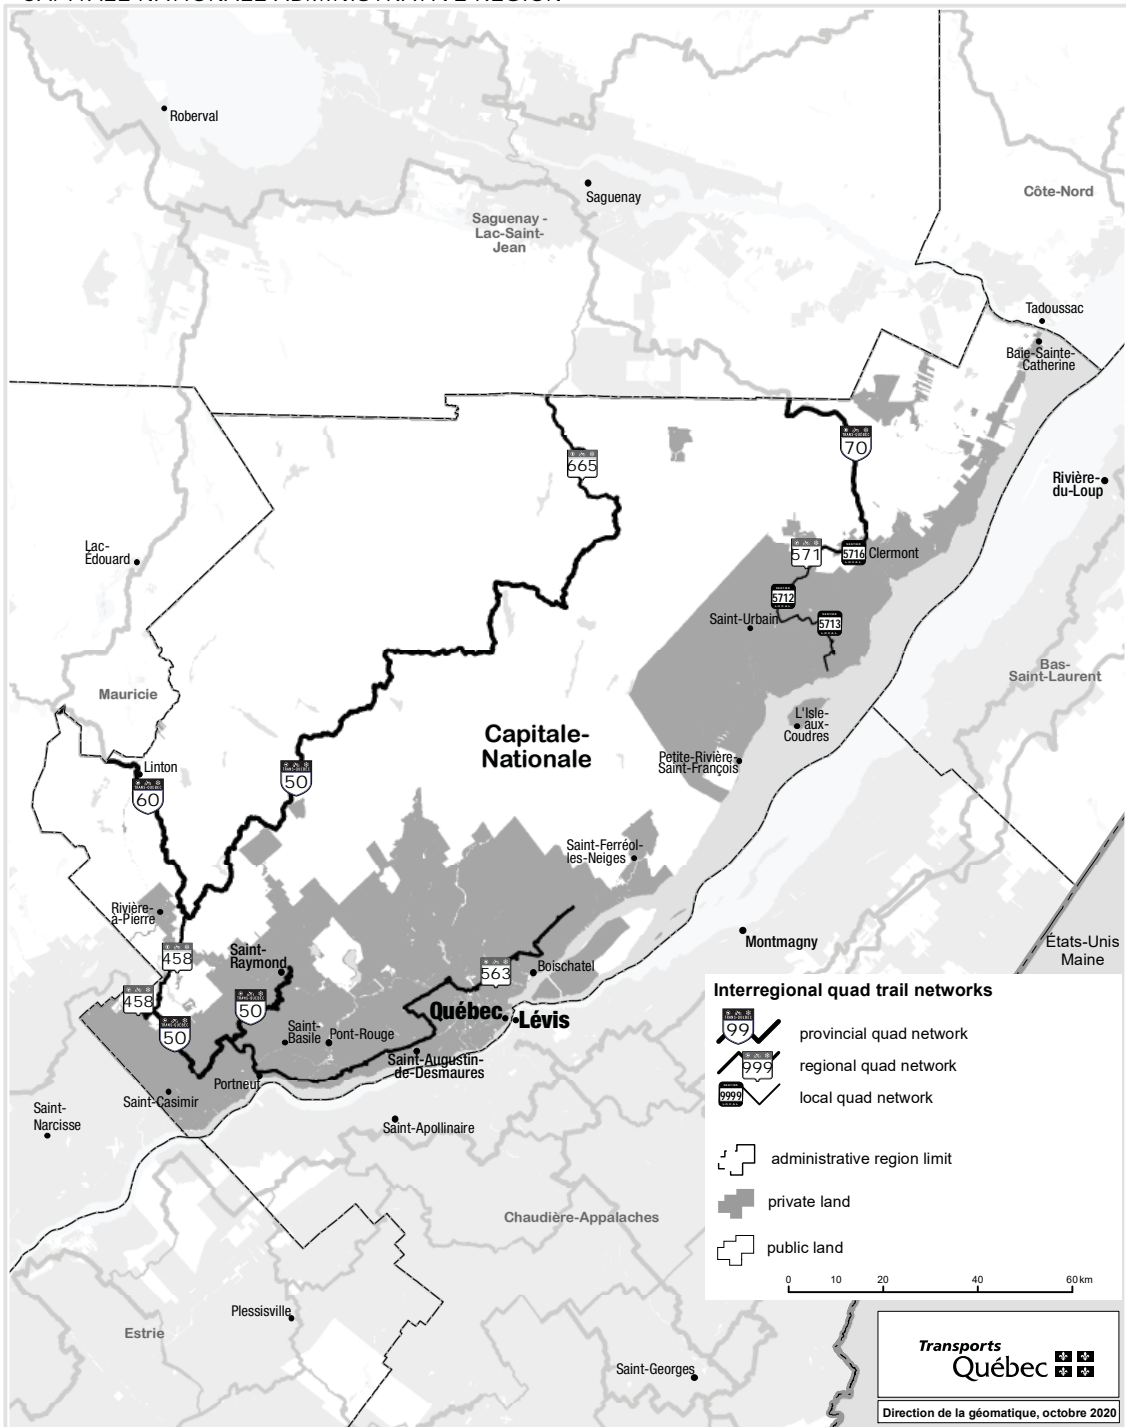


Notices

Notice

An Act respecting off-highway vehicles
(2020, chapter 26)

Maps of the interregional snowmobile and quad trail networks

Notice is hereby given, in accordance with the ninth paragraph of section 74 of the Act respecting off-highway vehicles (2020, chapter 26), that the final version of the maps of the interregional snowmobile and quad trail networks, appearing below, may be fixed by the Minister of Transport on the expiry of 30 days following this publication and that any interested person may transmit their comments to the Minister during that period.

Interregional snowmobile trail networks
 - LAVAL AND MONTRÉAL ADMINISTRATIVE REGIONS

Interregional snowmobile trail networks
 - MAURICIE ADMINISTRATIVE REGION

Interregional snowmobile trail networks
- MONTÉRÉGIE ADMINISTRATIVE REGION

Interregional snowmobile trail networks
- NORD-DU-QUÉBEC ADMINISTRATIVE REGION

Interregional snowmobile trail networks
 - OUTAOUAIS ADMINISTRATIVE REGION

Interregional snowmobile trail networks
- SAGUENAY-LAC-SAINT-JEAN ADMINISTRATIVE REGION

Interregional quad trail networks
- ABITIBI-TÉMISCAMINGUE ADMINISTRATIVE REGION

Interregional quad trail networks
- BAS-SAINT-LAURENT ADMINISTRATIVE REGION

Interregional quad trail networks
 - CAPITALE-NATIONALE ADMINISTRATIVE REGION